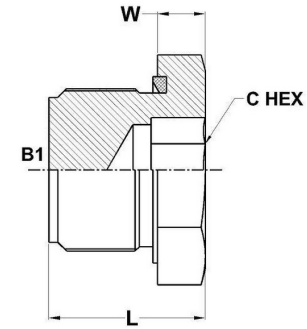

HYDROMATIK
connections par excellence

International Fittings

MBSPP Hollow Hex Plug 9522-H Series |

PART NO.SIZE	B1 BSPP	L LGTH	C HEX
9522-H-02-O	1/8-28	12.1	5.0
9522-H-04-O	1/4-19	16.6	6.0
9522-H-06-O	3/8-19	17.0	8.0
9522-H-08-O	1/2-14	19.0	10.0
9522-H-10-O	5/8 - 14	21.2	12.0
9522-H-12-O	3/4-14	21.2	12.0
9522-H-16-O	1-11	22.5	17.0
9522-H-20-O	1-1/4-11	22.5	22.0