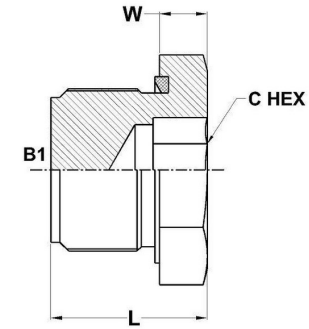

HYDROMATIK
connections par excellence

International Fittings

MBSPP Hollow Hex Plug 9522-H Series |

PART NO.SIZE	B1 BSPP	L LGTH	C HEX
9522-H-02-O	1/8-28	12.1	5.0
9522-H-04-O	1/4-19	16.6	6.0
9522-H-06-O	3/8-19	17.0	8.0
9522-H-08-O	1/2-14	19.0	10.0
9522-H-10-O	5/8 - 14	21.2	12.0
9522-H-12-O	3/4-14	21.2	12.0
9522-H-16-O	1-11	22.5	17.0
9522-H-20-O	1-1/4-11	22.5	22.0