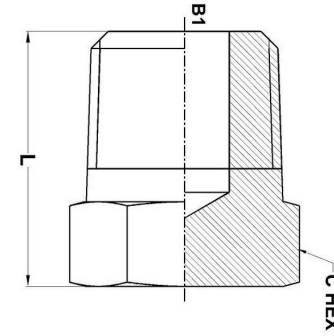

### MBSPT Plug 9500-P Series |

PART NO.SIZE	B1 BSPT	L LGTH	C HEX
9500-P-02	1/8-28	15.8	11.0
9500-P-04	1/4-19	21.1	14.0
9500-P-06	3/8-19	21.1	19.0
9500-P-08	1/2-14	27.4	22.0
9500-P-10	5/8 - 14	31.4	26.0
9500-P-12	3/4-14	29.2	27.0
9500-P-16	1-11	34.1	36.0
9500-P-20	1-1/4-11	36.8	42.0
9500-P-24	1-1/2-11	39.4	50.0
9500-P-32	2-11	44.0	65.0