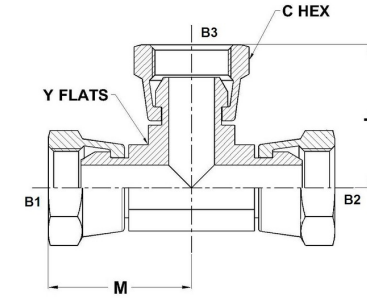

HYDROMATIK
connections par excellence

International Fittings

FBSPP-FBSPP-FBSPP Tee 9344 Series |

PART NO.SIZE	B1 BSPP	B2 BSPP	L LGTH	M LGTH	C HEX	Y FLATS
9344-02-02-02-FG	1/8-28	1/8-28	21.0	21.0	14.0	11.0
9344-04-04-04-FG	1/4-19	1/4-19	30.5	30.5	19.0	14.0
9344-06-06-06-FG	3/8-19	3/8-19	33.0	33.0	22.0	19.0
9344-08-08-08-FG	1/2-14	1/2-14	38.8	38.8	27.0	22.0
9344-12-12-12-FG	3/4-14	3/4-14	42.3	42.3	32.0	27.0
9344-16-16-16-FG	1-11	1-11	49.0	49.0	41.0	33.0