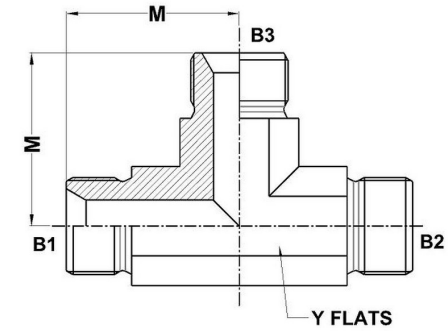

HYDROMATIK
connections par excellence

International Fittings

MBSPP-MBSPP-MBSPP Tee 9322 Series |

PART NO.SIZE	B1 BSPP	B2 BSPP	B3 BSPP	M LGTH	Y FLATS
9322-04-04-04-FG	1/4-19	1/4-19	1/4-19	27.8	14.0
9322-06-06-06-FG	3/8-19	3/8-19	3/8-19	31.7	19.0
9322-08-08-08-FG	1/2-14	1/2-14	1/2-14	37.0	22.0
9322-12-12-12-FG	3/4-14	3/4-14	3/4-14	41.6	27.0
9322-16-16-16-FG	1-11	1-11	1-11	49.7	33.0
9322-20-20-20-FG	1-1/4-11	1-1/4-11	1-1/4-11	54.4	41.0