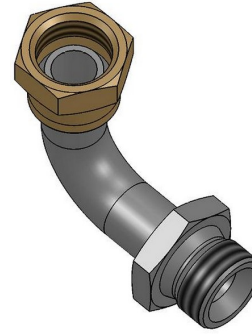

## International Fittings

**MBSPP-FBSPPS 90° Long** 9224-L Series |

PART NO.SIZE	B1 BSPP	B2 BSPP	B1 DRILL	B2 DRILL	L LGTH	M LGTH	C1 HEX	C2 HEX
9224-L-06-06	3/8-19	3/8-19	7.9	7.9			22.0	22.0
9224-L-08-08	1/2-14	1/2-14	11.1	11.1	50.0	53.5	27.0	27.0
9224-L-12-12	3/4-14	3/4-14	16.7	16.7			32.0	32.0
9224-L-16-16	1-11	1-11	22.2	22.2	75.0	72.0	41.0	41.0
9224-L-24-24	1-1/2-11	1-1/2-11	33.3	33.3	104.0	100.0	55.0	55.0