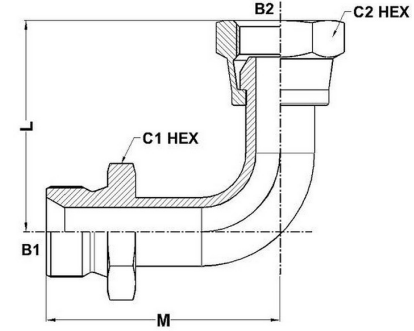

## International Fittings

**MBSPP-FBSPPS 90° Long** 9224-L Series |

PART NO.SIZE	B1 BSPP	B2 BSPP	B1 DRILL	B2 DRILL	L LGTH	M LGTH	C1 HEX	C2 HEX
9224-L-06-06	3/8-19	3/8-19	7.9	7.9			22.0	22.0
9224-L-08-08	1/2-14	1/2-14	11.1	11.1	50.0	53.5	27.0	27.0
9224-L-12-12	3/4-14	3/4-14	16.7	16.7			32.0	32.0
9224-L-16-16	1-11	1-11	22.2	22.2	75.0	72.0	41.0	41.0
9224-L-24-24	1-1/2-11	1-1/2-11	33.3	33.3	104.0	100.0	55.0	55.0