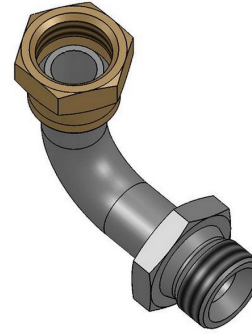

HYDROMATIK
connections par excellence

International Fittings

MBSPP-FBSPPS 90° Long 9224-L Series |

PART NO.SIZE	B1 BSPP	B2 BSPP	B1 DRILL	B2 DRILL	L LGTH	M LGTH	C1 HEX	C2 HEX
9224-L-06-06	3/8-19	3/8-19	7.9	7.9			22.0	22.0
9224-L-08-08	1/2-14	1/2-14	11.1	11.1	50.0	53.5	27.0	27.0
9224-L-12-12	3/4-14	3/4-14	16.7	16.7			32.0	32.0
9224-L-16-16	1-11	1-11	22.2	22.2	75.0	72.0	41.0	41.0
9224-L-24-24	1-1/2-11	1-1/2-11	33.3	33.3	104.0	100.0	55.0	55.0