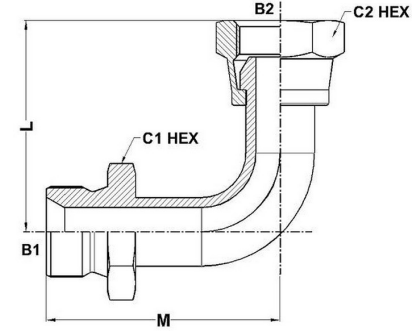

HYDROMATIK
connections par excellence

International Fittings

MBSPP-FBSPPS 90° Long 9224-L Series |

PART NO.SIZE	B1 BSPP	B2 BSPP	B1 DRILL	B2 DRILL	L LGTH	M LGTH	C1 HEX	C2 HEX
9224-L-06-06	3/8-19	3/8-19	7.9	7.9			22.0	22.0
9224-L-08-08	1/2-14	1/2-14	11.1	11.1	50.0	53.5	27.0	27.0
9224-L-12-12	3/4-14	3/4-14	16.7	16.7			32.0	32.0
9224-L-16-16	1-11	1-11	22.2	22.2	75.0	72.0	41.0	41.0
9224-L-24-24	1-1/2-11	1-1/2-11	33.3	33.3	104.0	100.0	55.0	55.0