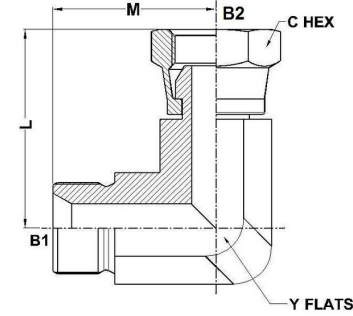

HYDROMATIK
connections par excellence

International Fittings

MBSPP-FBSPPS 90° 9224 Series |

PART NO.SIZE	B1 BSPP	B2 BSPP	B1 DRILL	B2 DRILL	M LGTH	L LGTH	C HEX	Y FLATS
9224-02-02-FG	1/8-28	1/8-28	3.5	3.5	16.6	22.0	14.0	11.0
9224-04-04-FG	1/4-19	1/4-19	4.7	4.7	27.8	31.2	19.0	14.0
9224-06-06-FG	3/8-19	3/8-19	7.9	7.9	31.7	36.2	22.0	19.0
9224-08-08-FG	1/2-14	1/2-14	11.1	11.1	37.0	41.0	27.0	22.0
9224-12-12-FG	3/4-14	3/4-14	16.7	16.7	41.6	45.3	32.0	27.0
9224-16-16-FG	1-11	1-11	22.2	22.2	49.7	53.9	41.0	33.0
9224-20-20-FG	1-1/4-11	1-1/4-11	28.6	28.6	54.4	60.0	50.0	41.0
9224-24-24-FG	1-1/2-11	1-1/2-11	33.3	33.3	53.7	63.3	55.0	48.0