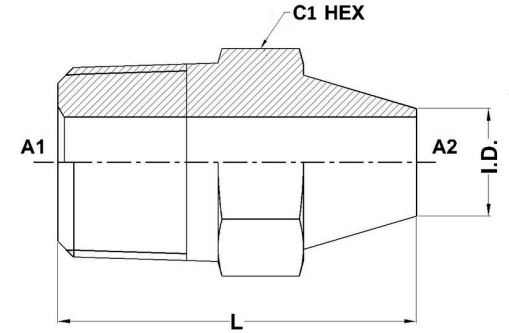

HYDROMATIK
connections par excellence

Tube Fittings & Adapters

MP-BW Weld-on Fitting 304SS 5304 Series |

PART NO. SIZE	PIPE O.D.	A1 NPTF	A2 WELD-ON	I.D.	L LGTH	C1 HEX
5304-04	1/4	1/4-18	1/4	0.250	1.197	0.562
5304-06	3/8	3/8-18	3/8	0.375	1.250	0.687
5304-08	1/2	1/2-14	1/2	0.500	1.438	0.875
5304-12	3/4	3/4-14	3/4	0.750	1.500	1.062
5304-16	1	1-11 1/2	1	1.000	1.700	1.312
5304-20	1-1/4	1-1/4-11 1/2	1-1/4	1.250	1.940	1.750
5304-24	1-1/2	1-1/2-11 1/2	1-1/2	1.500	2.138	2.000