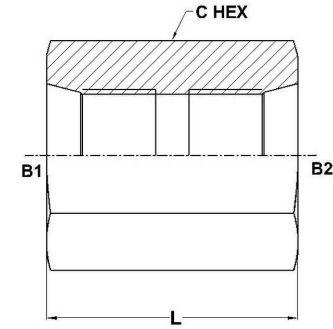

HYDROMATIK
connections par excellence

International Fittings

FBSPP-FBSPP Coupling 9033 Series |

PART NO.SIZE	B1 BSPP	B2 BSPP	L LGTH	C HEX
9033-02-02	1/8-28	1/8-28	19.0	14.0
9033-04-02	1/4-19	1/8-28	28.7	19.0
9033-04-04	1/4-19	1/4-19	28.7	19.0
9033-06-04	3/8-19	1/4-19	28.7	22.0
9033-06-06	3/8-19	3/8-19	28.7	22.0
9033-08-06	1/2-14	3/8-19	38.1	27.0
9033-08-08	1/2-14	1/2-14	38.1	27.0
9033-10-08	5/8-14	1/2-14	38.2	30.0
9033-10-10	5/8-14	5/8-14	38.2	30.0
9033-12-08	3/4-14	1/2-14	38.9	32.0
9033-12-12	3/4-14	3/4-14	38.9	32.0
9033-16-12	1-11	3/4-14	48.0	41.0
9033-16-16	1-11	1-11	48.0	41.0
9033-20-20	1-1/4-11	1-1/4-11	49.0	50.0
9033-24-24	1-1/2-11	1-1/2-11	49.0	55.0