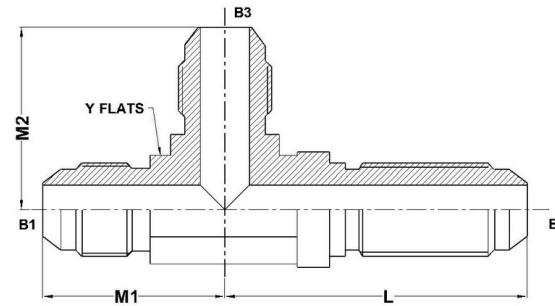

Tube Fittings & Adapters

MJ-MJ-MJ Bulkhead Run Tee 2704 Series | SAE# 070958 / MS# 51516

| PART NO.SIZE | TUBE O.D. | B1 SAE 37 | B2 SAE 37 | B3 SAE 37 | B1 DRILL | B2 DRILL | B3 DRILL | M1 LGTH | L LGTH | M2 LGTH | Y FLATS |
|------------------|-----------|-----------|-----------|-----------|----------|----------|----------|---------|--------|---------|---------|
| 2704-03-03-03-FG | 3/16 | 3/8-24 | 3/8-24 | 3/8-24 | 0.125 | 0.125 | 0.125 | 0.94 | 1.50 | 0.94 | 0.438 |
| 2704-04-04-04-FG | 1/4 | 7/16-20 | 7/16-20 | 7/16-20 | 0.172 | 0.172 | 0.172 | 0.97 | 1.59 | 0.97 | 0.438 |
| 2704-05-05-05-FG | 5/16 | 1/2-20 | 1/2-20 | 1/2-20 | 0.234 | 0.234 | 0.234 | 1.06 | 1.72 | 1.06 | 0.562 |
| 2704-06-06-06-FG | 3/8 | 9/16-18 | 9/16-18 | 9/16-18 | 0.297 | 0.297 | 0.297 | 1.09 | 1.81 | 1.09 | 0.562 |
| 2704-08-08-08-FG | 1/2 | 3/4-16 | 3/4-16 | 3/4-16 | 0.391 | 0.391 | 0.391 | 1.36 | 2.11 | 1.36 | 0.750 |
| 2704-10-10-10-FG | 5/8 | 7/8-14 | 7/8-14 | 7/8-14 | 0.484 | 0.484 | 0.484 | 1.56 | 2.39 | 1.56 | 0.875 |
| 2704-12-12-12-FG | 3/4 | 1-1/16-12 | 1-1/16-12 | 1-1/16-12 | 0.609 | 0.609 | 0.609 | 1.78 | 2.67 | 1.78 | 1.062 |
| 2704-16-16-16-FG | 1 | 1-5/16-12 | 1-5/16-12 | 1-5/16-12 | 0.844 | 0.844 | 0.844 | 1.94 | 2.80 | 1.94 | 1.312 |
| 2704-20-20-20-FG | 1-1/4 | 1-5/8-12 | 1-5/8-12 | 1-5/8-12 | 1.078 | 1.078 | 1.078 | 2.17 | 3.12 | 2.17 | 1.625 |

| | | | | | | | | | | | |
|------------------|-------|----------|----------|----------|-------|-------|-------|------|------|------|-------|
| 2704-24-24-24-FG | 1-1/2 | 1-7/8-12 | 1-7/8-12 | 1-7/8-12 | 1.312 | 1.312 | 1.312 | 2.34 | 3.42 | 2.34 | 1.875 |
|------------------|-------|----------|----------|----------|-------|-------|-------|------|------|------|-------|