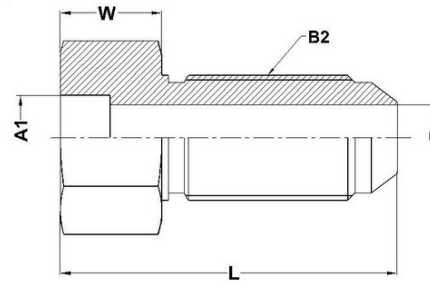

HYDROMATIK
connections par excellence

Tube Fittings & Adapters

Bore-MJ Bulkhead Straight 0406 Series |

PART NO. SIZE	TUBE O.D.	A1 BORE	B2 THREAD	D DRILL	L LGTH	W WIDTH	C HEX
0406-08-08	1/2	0.506	3/4-16	0.391	1.845	0.375	1.000
0406-12-12	3/4	0.757	1-1/16-12	0.609	2.300	0.500	1.375