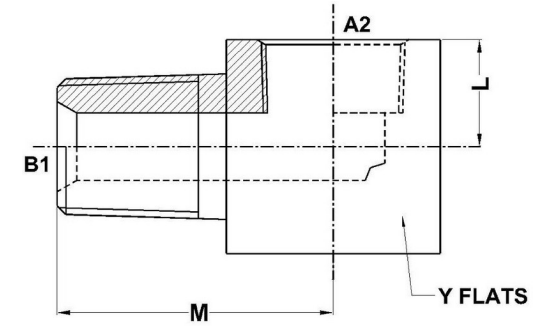

## International Fittings

**MBSPT-FBSPT 90° Elbow 9002 Series** |

PART NO.SIZE	B1 BSPT	B2 BSPT	L LGTH	M LGTH	Y FLATS
9002-02-02	1/8-28	1/8-28	8.0	19.0	17.5
9002-04-04	1/4-19	1/4-19	15.0	24.5	19.0