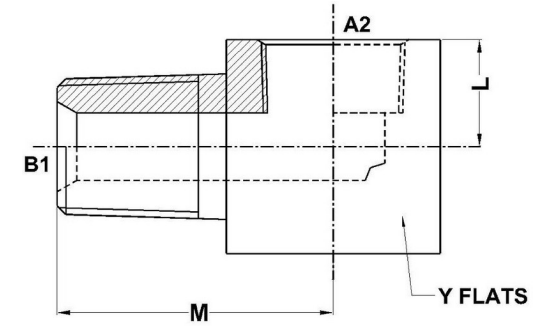

HYDROMATIK
connections par excellence

International Fittings

MBSPT-FBSPT 90° Elbow 9002 Series |

| PART NO.SIZE | B1 BSPT | B2 BSPT | L LGTH | M LGTH | Y FLATS |
|--------------|---------|---------|--------|--------|---------|
| 9002-02-02 | 1/8-28 | 1/8-28 | 8.0 | 19.0 | 17.5 |
| 9002-04-04 | 1/4-19 | 1/4-19 | 15.0 | 24.5 | 19.0 |