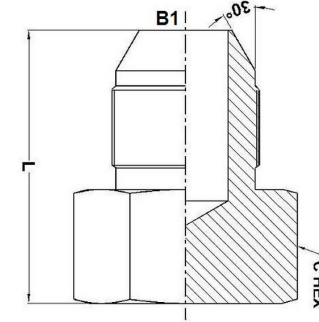

## International Fittings

### MJIS Plug 7588-P Series |

PART NO.SIZE	B1 JIS BSPP	L LGTH	C HEX
7588-P-02	1/8-28	20.0	14.0
7588-P-04	1/4-19	24.0	17.0
7588-P-06	3/8-19	26.0	19.0
7588-P-08	1/2-14	30.0	22.0
7588-P-12	3/4-14	34.0	30.0
7588-P-16	1-11	36.0	36.0