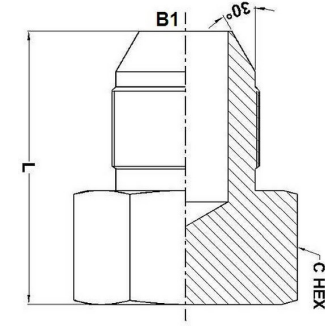

HYDROMATIK
connections par excellence

International Fittings

MJIS Plug 7588-P Series |

PART NO.SIZE	B1 JIS BSPP	L LGTH	C HEX
7588-P-02	1/8-28	20.0	14.0
7588-P-04	1/4-19	24.0	17.0
7588-P-06	3/8-19	26.0	19.0
7588-P-08	1/2-14	30.0	22.0
7588-P-12	3/4-14	34.0	30.0
7588-P-16	1-11	36.0	36.0