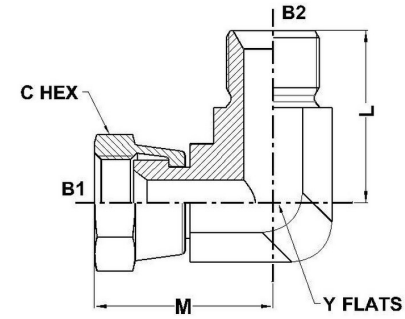

HYDROMATIK
connections par excellence

International Fittings

FJS-MBSPP 90° Elbow 7222 Series |

PART NO.SIZE	B1 JIC 37	B2 BSPP	B1 DRILL	B2 DRILL	M LGTH	L LGTH	C HEX	Y FLATS
7222-04-04-FG	7/16-20	1/4-19	4.4	4.7	29.1	27.8	14.0	14.0
7222-06-06-FG	9/16-18	3/8-19	7.5	7.9	32.6	31.7	19.0	19.0
7222-06-08-FG	9/16-18	1/2-14	7.5	11.1	35.9	37.0	19.0	22.0
7222-08-06-FG	3/4-16	3/8-19	9.9	7.9	35.1	31.7	22.0	19.0
7222-08-08-FG	3/4-16	1/2-14	9.9	11.1	38.4	37.0	22.0	22.0
7222-10-08-FG	7/8-14	1/2-14	12.3	11.1	41.1	37.0	27.0	22.0
7222-12-12-FG	1-1/16-12	3/4-14	15.5	16.7	44.4	41.6	32.0	27.0