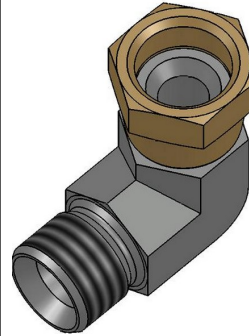

HYDROMATIK
connections par excellence

International Fittings

FJS-MBSPP 90° Elbow 7222 Series |

PART NO.SIZE	B1 JIC 37	B2 BSPP	B1 DRILL	B2 DRILL	M LGTH	L LGTH	C HEX	Y FLATS
7222-04-04-FG	7/16-20	1/4-19	4.4	4.7	29.1	27.8	14.0	14.0
7222-06-06-FG	9/16-18	3/8-19	7.5	7.9	32.6	31.7	19.0	19.0
7222-06-08-FG	9/16-18	1/2-14	7.5	11.1	35.9	37.0	19.0	22.0
7222-08-06-FG	3/4-16	3/8-19	9.9	7.9	35.1	31.7	22.0	19.0
7222-08-08-FG	3/4-16	1/2-14	9.9	11.1	38.4	37.0	22.0	22.0
7222-10-08-FG	7/8-14	1/2-14	12.3	11.1	41.1	37.0	27.0	22.0
7222-12-12-FG	1-1/16-12	3/4-14	15.5	16.7	44.4	41.6	32.0	27.0