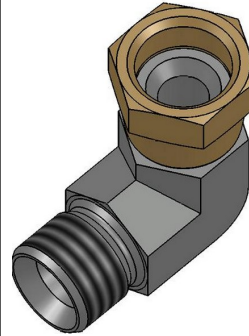

### FJS-MBSPP 90° Elbow 7222 Series |

PART NO.SIZE	B1 JIC 37	B2 BSPP	B1 DRILL	B2 DRILL	M LGTH	L LGTH	C HEX	Y FLATS
7222-04-04-FG	7/16-20	1/4-19	4.4	4.7	29.1	27.8	14.0	14.0
7222-06-06-FG	9/16-18	3/8-19	7.5	7.9	32.6	31.7	19.0	19.0
7222-06-08-FG	9/16-18	1/2-14	7.5	11.1	35.9	37.0	19.0	22.0
7222-08-06-FG	3/4-16	3/8-19	9.9	7.9	35.1	31.7	22.0	19.0
7222-08-08-FG	3/4-16	1/2-14	9.9	11.1	38.4	37.0	22.0	22.0
7222-10-08-FG	7/8-14	1/2-14	12.3	11.1	41.1	37.0	27.0	22.0
7222-12-12-FG	1-1/16-12	3/4-14	15.5	16.7	44.4	41.6	32.0	27.0