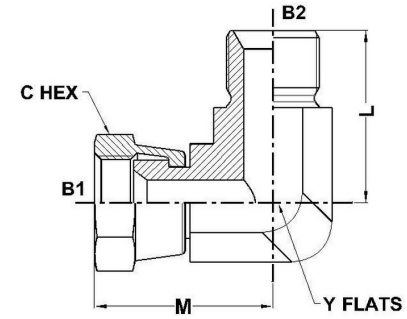

## International Fittings

### FJS-MBSPP 90° Elbow 7222 Series |

PART NO.SIZE	B1 JIC 37	B2 BSPP	B1 DRILL	B2 DRILL	M LGTH	L LGTH	C HEX	Y FLATS
7222-04-04-FG	7/16-20	1/4-19	4.4	4.7	29.1	27.8	14.0	14.0
7222-06-06-FG	9/16-18	3/8-19	7.5	7.9	32.6	31.7	19.0	19.0
7222-06-08-FG	9/16-18	1/2-14	7.5	11.1	35.9	37.0	19.0	22.0
7222-08-06-FG	3/4-16	3/8-19	9.9	7.9	35.1	31.7	22.0	19.0
7222-08-08-FG	3/4-16	1/2-14	9.9	11.1	38.4	37.0	22.0	22.0
7222-10-08-FG	7/8-14	1/2-14	12.3	11.1	41.1	37.0	27.0	22.0
7222-12-12-FG	1-1/16-12	3/4-14	15.5	16.7	44.4	41.6	32.0	27.0