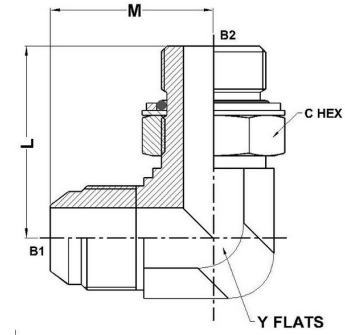

HYDROMATIK
connections par excellence

International Fittings

MJ-MMADJ 90° Elbow 7205-NWO Series |

PART NO.SIZE	B1 JIC 37	B2 MM	B1 DRILL	B2 DRILL	M LGTH	L LGTH	C HEX	Y FLATS
7205-04-10-NWO-FG	7/16-20	M10 x 1	4.4	4.5	22.5	25.4	14.0	12.0
7205-04-12-NWO-FG	7/16-20	M12 x 1.5	4.4	6.0	26.7	28.5	17.0	14.0
7205-04-14-NWO-FG	7/16-20	M14 x 1.5	4.4	7.5	26.7	32.5	19.0	14.0
7205-05-10-NWO-FG	1/2-20	M10 x 1	6.0	4.5	24.0	25.4	14.0	14.0
7205-05-12-NWO-FG	1/2-20	M12 x 1.5	6.0	6.0	24.0	28.5	17.0	14.0
7205-06-14-NWO-FG	9/16-18	M14 x 1.5	7.5	7.5	27.0	32.5	19.0	14.0
7205-06-16-NWO-FG	9/16-18	M16 x 1.5	7.5	9.0	29.2	36.4	22.0	19.0
7205-08-16-NWO-FG	3/4-16	M16 x 1.5	9.9	9.0	32.0	36.4	22.0	19.0
7205-08-18-NWO-FG	3/4-16	M18 x 1.5	9.9	11.0	32.0	36.8	24.0	19.0
7205-08-22-NWO-FG	3/4-16	M22 x 1.5	9.9	14.0	34.0	42.5	27.0	22.0
7205-10-18-NWO-FG	7/8-14	M18 x 1.5	12.3	11.0	37.0	41.0	24.0	22.0
7205-10-20-NWO-FG	7/8-14	M20 x 1.5	12.3	10.0	37.0	41.5	27.0	22.0
7205-10-22-NWO-FG	7/8-14	M22 x 1.5	12.3	14.0	37.0	42.5	27.0	22.0
7205-12-22-NWO-FG	1-1/16-12	M22 x 1.5	15.5	14.0	42.0	44.0	27.0	27.0

7205-12-26-NWO-FG	1-1/16-12	M26 x 1.5	15.5	18.0	42.0	50.0	32.0	27.0
7205-12-27-NWO-FG	1-1/16-12	M27 x 2	15.5	18.0	42.0	50.0	32.0	27.0
7205-12-33-NWO-FG	1-1/16-12	M33 x 2	15.5	23.0	44.7	53.0	41.0	33.0
7205-16-27-NWO-FG	1-5/16-12	M27 x 2	21.5	18.0	46.0	53.0	32.0	33.0
7205-16-33-NWO-FG	1-5/16-12	M33 x 2	21.5	23.0	46.0	53.0	41.0	33.0