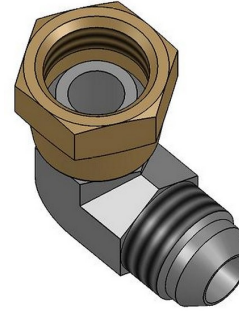

HYDROMATIK
connections par excellence

International Fittings

MJ-FBSPPS 90° Elbow 7204 Series |

| PART NO.SIZE | B1 JIC 37 | B2 BSPP | B1 DRILL | B2 DRILL | M LGTH | L LGTH | C HEX | Y FLATS |
|---------------|-----------|---------|----------|----------|--------|--------|-------|---------|
| 7204-06-06-FG | 9/16-18 | 3/8-19 | 7.5 | 7.9 | 29.2 | 33.0 | 22.0 | 19.0 |
| 7204-08-08-FG | 3/4-16 | 1/2-14 | 9.9 | 11.1 | 34.0 | 38.8 | 27.0 | 22.0 |
| 7204-12-12-FG | 1-1/16-12 | 3/4-14 | 15.5 | 16.7 | 42.0 | 42.3 | 32.0 | 27.0 |