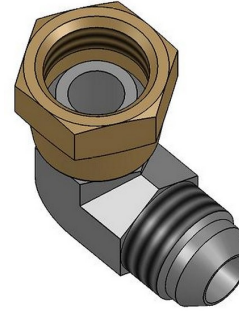

HYDROMATIK
connections par excellence

International Fittings

MJ-FBSPPS 90° Elbow 7204 Series |

PART NO.SIZE	B1 JIC 37	B2 BSPP	B1 DRILL	B2 DRILL	M LGTH	L LGTH	C HEX	Y FLATS
7204-06-06-FG	9/16-18	3/8-19	7.5	7.9	29.2	33.0	22.0	19.0
7204-08-08-FG	3/4-16	1/2-14	9.9	11.1	34.0	38.8	27.0	22.0
7204-12-12-FG	1-1/16-12	3/4-14	15.5	16.7	42.0	42.3	32.0	27.0