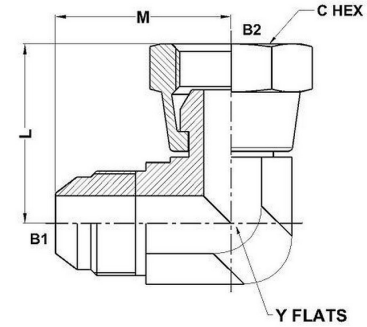

HYDROMATIK
connections par excellence

International Fittings

MJ-FBSPPS 90° Elbow 7204 Series |

PART NO.SIZE	B1 JIC 37	B2 BSPP	B1 DRILL	B2 DRILL	M LGTH	L LGTH	C HEX	Y FLATS
7204-06-06-FG	9/16-18	3/8-19	7.5	7.9	29.2	33.0	22.0	19.0
7204-08-08-FG	3/4-16	1/2-14	9.9	11.1	34.0	38.8	27.0	22.0
7204-12-12-FG	1-1/16-12	3/4-14	15.5	16.7	42.0	42.3	32.0	27.0