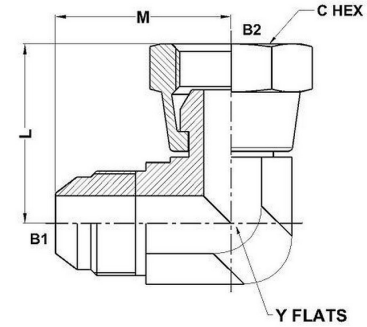

HYDROMATIK
connections par excellence

International Fittings

MJ-FBSPPS 90° Elbow 7204 Series |

| PART NO.SIZE | B1 JIC 37 | B2 BSPP | B1 DRILL | B2 DRILL | M LGTH | L LGTH | C HEX | Y FLATS |
|---------------|-----------|---------|----------|----------|--------|--------|-------|---------|
| 7204-06-06-FG | 9/16-18 | 3/8-19 | 7.5 | 7.9 | 29.2 | 33.0 | 22.0 | 19.0 |
| 7204-08-08-FG | 3/4-16 | 1/2-14 | 9.9 | 11.1 | 34.0 | 38.8 | 27.0 | 22.0 |
| 7204-12-12-FG | 1-1/16-12 | 3/4-14 | 15.5 | 16.7 | 42.0 | 42.3 | 32.0 | 27.0 |