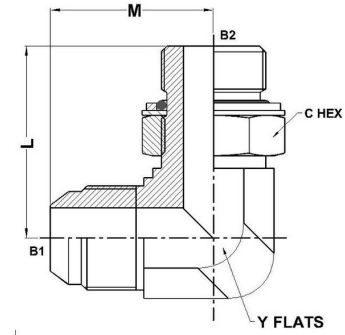

## International Fittings

### MJ-MBSPPSADJ 90° Elbow 7202-NWO Series |

PART NO.SIZE	B1 JIC 37	B2 BSPP	B1 DRILL	B2 DRILL	M LGTH	L LGTH	C HEX	Y FLATS
7202-04-02-NWO-FG	7/16-20	1/8-28	4.4	4.4	22.5	26.5	14.0	12.0
7202-04-04-NWO-FG	7/16-20	1/4-19	4.4	7.5	23.7	32.0	19.0	14.0
7202-04-06-NWO-FG	7/16-20	3/8-19	4.4	9.9	28.7	37.0	22.0	19.0
7202-05-02-NWO-FG	1/2-20	1/8-28	6.0	4.4	24.0	28.0	14.0	14.0
7202-05-04-NWO-FG	1/2-20	1/4-19	6.0	7.5	24.0	32.0	19.0	14.0
7202-06-04-NWO-FG	9/16-18	1/4-19	7.5	7.5	27.0	32.0	19.0	14.0
7202-06-06-NWO-FG	9/16-18	3/8-19	7.5	9.9	29.2	37.0	22.0	19.0
7202-06-08-NWO-FG	9/16-18	1/2-14	7.5	12.3	31.2	43.0	27.0	22.0
7202-08-04-NWO-FG	3/4-16	1/4-19	9.9	7.5	32.0	37.0	19.0	19.0
7202-08-06-NWO-FG	3/4-16	3/8-19	9.9	9.9	32.0	37.0	22.0	19.0
7202-08-08-NWO-FG	3/4-16	1/2-14	9.9	12.3	34.0	43.0	27.0	22.0
7202-08-12-NWO-FG	3/4-16	3/4-14	9.9	15.5	35.9	49.5	36.0	27.0
7202-10-06-NWO-FG	7/8-14	3/8-19	12.3	9.9	37.0	37.0	22.0	22.0
7202-10-08-NWO-FG	7/8-14	1/2-14	12.3	12.3	37.0	43.0	27.0	22.0

7202-10-12-NWO-FG	7/8-14	3/4-14	12.3	15.5	39.0	49.5	36.0	27.0
7202-12-08-NWO-FG	1-1/16-12	1/2-14	15.5	12.3	42.0	49.5	27.0	27.0
7202-12-12-NWO-FG	1-1/16-12	3/4-14	15.5	15.5	42.0	49.5	36.0	27.0
7202-12-16-NWO-FG	1-1/16-12	1-11	15.5	21.5	44.7	52.0	41.0	33.0
7202-16-12-NWO-FG	1-5/16-12	3/4-14	21.5	15.5	46.0	49.5	36.0	33.0
7202-16-16-NWO-FG	1-5/16-12	1-11	21.5	21.5	46.0	52.0	41.0	33.0
7202-16-20-NWO-FG	1-5/16-12	1-1/4-11	21.5	27.5	51.2	57.0	50.0	41.0
7202-20-20-NWO-FG	1-5/8-12	1-1/4-11	27.5	27.5	52.5	57.0	50.0	41.0
7202-24-24-NWO-FG	1-7/8-12	1-1/2-11	33.0	33.0	59.0	60.5	55.0	48.0