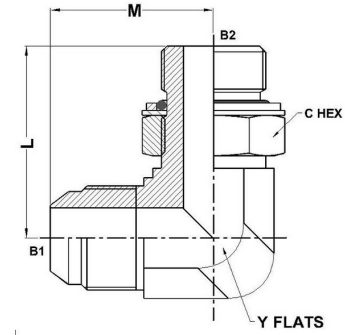

HYDROMATIK
connections par excellence

International Fittings

MJ-MBSPPSADJ 90° Elbow 7202-NWO Series |

PART NO.SIZE	B1 JIC 37	B2 BSPP	B1 DRILL	B2 DRILL	M LGTH	L LGTH	C HEX	Y FLATS
7202-04-02-NWO-FG	7/16-20	1/8-28	4.4	4.4	22.5	26.5	14.0	12.0
7202-04-04-NWO-FG	7/16-20	1/4-19	4.4	7.5	23.7	32.0	19.0	14.0
7202-04-06-NWO-FG	7/16-20	3/8-19	4.4	9.9	28.7	37.0	22.0	19.0
7202-05-02-NWO-FG	1/2-20	1/8-28	6.0	4.4	24.0	28.0	14.0	14.0
7202-05-04-NWO-FG	1/2-20	1/4-19	6.0	7.5	24.0	32.0	19.0	14.0
7202-06-04-NWO-FG	9/16-18	1/4-19	7.5	7.5	27.0	32.0	19.0	14.0
7202-06-06-NWO-FG	9/16-18	3/8-19	7.5	9.9	29.2	37.0	22.0	19.0
7202-06-08-NWO-FG	9/16-18	1/2-14	7.5	12.3	31.2	43.0	27.0	22.0
7202-08-04-NWO-FG	3/4-16	1/4-19	9.9	7.5	32.0	37.0	19.0	19.0
7202-08-06-NWO-FG	3/4-16	3/8-19	9.9	9.9	32.0	37.0	22.0	19.0
7202-08-08-NWO-FG	3/4-16	1/2-14	9.9	12.3	34.0	43.0	27.0	22.0
7202-08-12-NWO-FG	3/4-16	3/4-14	9.9	15.5	35.9	49.5	36.0	27.0
7202-10-06-NWO-FG	7/8-14	3/8-19	12.3	9.9	37.0	37.0	22.0	22.0
7202-10-08-NWO-FG	7/8-14	1/2-14	12.3	12.3	37.0	43.0	27.0	22.0

7202-10-12-NWO-FG	7/8-14	3/4-14	12.3	15.5	39.0	49.5	36.0	27.0
7202-12-08-NWO-FG	1-1/16-12	1/2-14	15.5	12.3	42.0	49.5	27.0	27.0
7202-12-12-NWO-FG	1-1/16-12	3/4-14	15.5	15.5	42.0	49.5	36.0	27.0
7202-12-16-NWO-FG	1-1/16-12	1-11	15.5	21.5	44.7	52.0	41.0	33.0
7202-16-12-NWO-FG	1-5/16-12	3/4-14	21.5	15.5	46.0	49.5	36.0	33.0
7202-16-16-NWO-FG	1-5/16-12	1-11	21.5	21.5	46.0	52.0	41.0	33.0
7202-16-20-NWO-FG	1-5/16-12	1-1/4-11	21.5	27.5	51.2	57.0	50.0	41.0
7202-20-20-NWO-FG	1-5/8-12	1-1/4-11	27.5	27.5	52.5	57.0	50.0	41.0
7202-24-24-NWO-FG	1-7/8-12	1-1/2-11	33.0	33.0	59.0	60.5	55.0	48.0