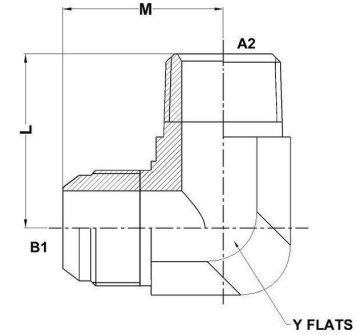

HYDROMATIK
connections par excellence

International Fittings

MJ-MBSPT 90° Elbow 7200 Series |

PART NO.SIZE	B1 JIC 37	A2 BSPT	B1 DRILL	A2 DRILL	M LGTH	L LGTH	Y FLATS
7200-04-02-FG	7/16-20	1/8-28	4.4	4.8	22.5	20.0	12.0
7200-04-04-FG	7/16-20	1/4-19	4.4	7.0	26.7	28.0	14.0
7200-06-04-FG	9/16-18	1/4-19	7.5	7.0	27.0	28.0	14.0
7200-06-06-FG	9/16-18	3/8-19	7.5	10.3	29.2	31.0	19.0
7200-08-06-FG	3/4-16	3/8-19	9.9	10.3	32.0	31.0	19.0
7200-08-08-FG	3/4-16	1/2-14	9.9	13.5	34.0	37.5	22.0
7200-12-08-FG	1-1/16-12	1/2-14	15.5	13.5	42.0	40.5	27.0
7200-12-12-FG	1-1/16-12	3/4-14	15.5	18.0	42.0	40.5	27.0
7200-16-16-FG	1-5/16-12	1-11	21.5	23.8	46.0	50.0	33.0
7200-20-20-FG	1-5/8-12	1-1/4-11	27.5	31.7	52.5	60.5	41.0