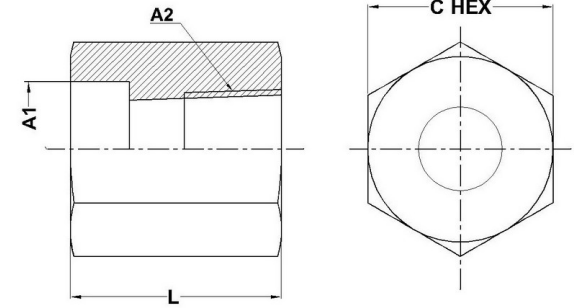

HYDROMATIK
connections par excellence

Tube Fittings & Adapters

Bore-FP Straight 0405 Series |

PART NO. SIZE	TUBE O.D.	A1 BORE	A2 NPTF	L LGTH	C HEX
0405-04-02	1/4	0.256	1/8-27	0.640	0.562
0405-06-04	3/8	0.381	1/4-18	0.843	0.750
0405-08-06	1/2	0.506	3/8-18	0.906	0.875
0405-12-12	3/4	0.757	3/4-14	1.203	1.375
0405-16-16	1	1.007	1-11-1/2	1.437	1.625
0405-20-20	1-1/4	1.258	1-1/4-11-1/2	1.531	2.000