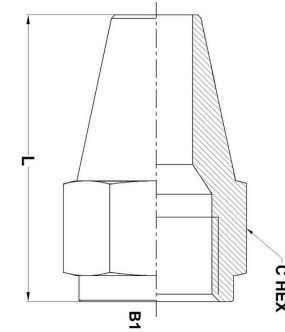

HYDROMATIK
connections par excellence

Tube Fittings & Adapters

Standard Nut 0304 Series | SAE# 070111

| PART NO. SIZE | TUBE O.D. | B1 THREAD | L LGTH | C HEX |
|---------------|-----------|-----------|--------|-------|
| 0304-04 | 1/4 | 7/16-20 | 1.00 | 0.562 |
| 0304-05 | 5/16 | 1/2-20 | 1.06 | 0.625 |
| 0304-06 | 3/8 | 9/16-18 | 1.09 | 0.687 |
| 0304-08 | 1/2 | 3/4-16 | 1.28 | 0.875 |
| 0304-10 | 5/8 | 7/8-14 | 1.48 | 1.000 |
| 0304-12 | 3/4 | 1-1/16-12 | 1.66 | 1.250 |
| 0304-14 | 7/8 | 1-3/16-12 | 1.81 | 1.375 |
| 0304-16 | 1 | 1-5/16-12 | 1.94 | 1.500 |
| 0304-20 | 1-1/4 | 1-5/8-12 | 2.19 | 2.000 |
| 0304-24 | 1-1/2 | 1-7/8-12 | 2.31 | 2.250 |
| 0304-32 | 2 | 2-1/2-12 | 2.75 | 2.875 |