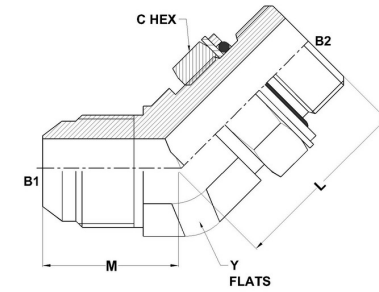

HYDROMATIK
connections par excellence

International Fittings

MJ-MBSPPSADJ 45° Elbow 7102 Series |

PART NO.SIZE	B1 JIC	B2 BSPP	B1 DRILL	B2 DRILL	M LGTH	L LGTH	C HEX	Y FLATS
7102-04-04-NWO-FG	7/16-20	1/4-19	4.4	7.5	20.7	29.0	19.0	14.0
7102-06-04-NWO-FG	9/16-18	1/4-19	7.5	7.5	21.0	29.0	19.0	14.0
7102-06-06-NWO-FG	9/16-18	3/8-19	7.5	9.9	22.2	33.0	22.0	19.0
7102-06-08-NWO-FG	9/16-18	1/2-14	7.5	12.3	22.2	38.5	27.0	22.0
7102-08-06-NWO-FG	3/4-16	3/8-19	9.9	9.9	25.0	33.0	22.0	19.0
7102-08-08-NWO-FG	3/4-16	1/2-14	9.9	12.3	25.0	38.5	27.0	22.0
7102-10-08-NWO-FG	7/8-14	1/2-14	12.3	12.3	28.0	38.5	27.0	22.0
7102-12-08-NWO-FG	1-1/16-12	1/2-14	15.5	12.3	32.5	44.0	27.0	27.0
7102-12-12-NWO-FG	1-1/16-12	3/4-14	15.5	15.5	32.5	44.0	36.0	27.0
7102-14-12-NWO-FG	1-3/16-12	3/4-14	18.3	15.5	37.0	44.0	36.0	33.0
7102-16-16-NWO-FG	1-5/16-12	1-11	21.5	21.5	37.5	47.0	41.0	33.0
7102-20-20-NWO-FG	1-5/8-12	1-1/4-11	27.5	27.5	40.5	48.0	50.0	41.0