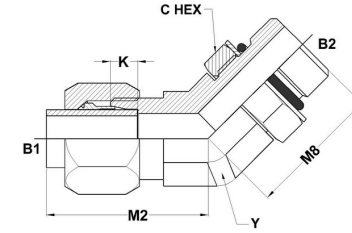

HYDROMATIK
connections par excellence

Flareless Bite Type Fittings

BT-MAORB 45° C6802-NWO Series | SAE# 080320 / MS# 51842

PART NO.SIZE	TUBE O.D.	B1 THREAD	B2 THREAD	B1 DRILL	B2 DRILL	K DEPTH	M2 LGTH	M8 LGTH	C HEX	Y FLATS
C6802-04-04-NWO-FG	1/4	7/16-20	7/16-20	0.203	0.203	0.234	0.70	1.05	0.562	0.438
C6802-06-06-NWO-FG	3/8	9/16-18	9/16-18	0.281	0.281	0.250	0.83	1.14	0.688	0.562
C6802-08-08-NWO-FG	1/2	3/4-16	3/4-16	0.422	0.422	0.305	0.98	1.30	0.875	0.750
C6802-10-10-NWO-FG	5/8	7/8-14	7/8-14	0.500	0.500	0.350	1.08	1.52	1.000	0.875
C6802-12-12-NWO-FG	3/4	1-1/16-12	1-1/16-12	0.656	0.656	0.350	1.27	1.37	1.250	1.062
C6802-16-16-NWO-FG	1	1-5/16-12	1-5/16-12	0.875	0.875	0.415	1.36	1.86	1.500	1.312