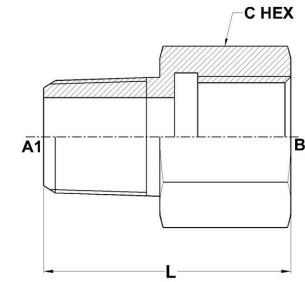

HYDROMATIK
connections par excellence

International Fittings

MP-FBSPP 7033 Series |

PART NO.SIZE	A1 NPTF	B2 BSPP	A1 DRILL	L LGTH	C HEX
7033-02-02	1/8-27	1/8-28	4.8	26.2	14.0
7033-04-04	1/4-18	1/4-19	7.0	33.7	19.0
7033-06-04	3/8-18	1/4-19	10.3	33.7	19.0
7033-06-06	3/8-18	3/8-19	10.3	35.7	22.0
7033-08-04	1/2-14	1/4-19	13.5	27.4	22.0
7033-08-06	1/2-14	3/8-19	13.5	40.5	22.0
7033-08-08	1/2-14	1/2-14	13.5	42.5	27.0
7033-12-12	3/4-14	3/4-14	18.0	47.5	32.0
7033-16-16	1-11-1/2	1-11	23.8	55.4	41.0
7033-20-20	1-1/4-11-1/2	1-1/4-11	31.7	61.1	50.0
7033-24-24	1-1/2-11-1/2	1-1/2-11	38.0	66.9	55.0
7033-32-32	2-11-1/2	2-11	49.0	72.7	70.0