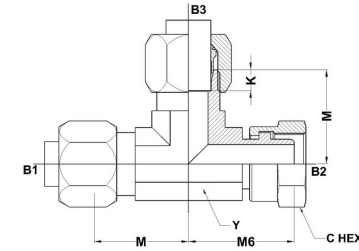

HYDROMATIK
connections par excellence

Flareless Bite Type Fittings

BT-BTS-BT Tee C6602 Series | SAE# 080432 / MS# 51854

PART NO.SIZE	TUBE O.D.	B1 THREAD	B2 THREAD	B3 THREAD	B1 DRILL	B2 DRILL	B3 DRILL	K DEPTH	M LGTH	M6 LGTH	C HEX	Y FLATS
C6602-04-04-04-FG	1/4	7/16-20	7/16-20	7/16-20	0.203	0.203	0.203	0.234	0.89	1.05	0.562	0.438
C6602-06-06-06-FG	3/8	9/16-18	9/16-18	9/16-18	0.281	0.281	0.281	0.250	1.05	1.28	0.688	0.562
C6602-08-08-08-FG	1/2	3/4-16	3/4-16	3/4-16	0.422	0.422	0.422	0.305	1.25	1.47	0.875	0.750
C6602-12-12-12-FG	3/4	1-1/16-12	1-1/16-12	1-1/16-12	0.656	0.656	0.656	0.350	1.58	1.77	1.250	1.062
C6602-16-16-16-FG	1	1-5/16-12	1-5/16-12	1-5/16-12	0.875	0.875	0.875	0.415	1.73	1.86	1.500	1.312