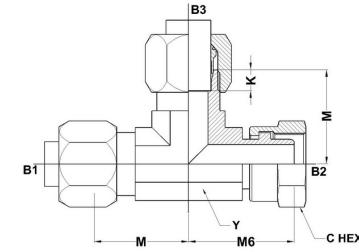

HYDROMATIK
connections par excellence

Flareless Bite Type Fittings

BT-BTS-BT Tee C6602 Series | SAE# 080432 / MS# 51854

PART NO.SIZE	TUBE O.D.	B1 THREAD	B2 THREAD	B3 THREAD	B1 DRILL	B2 DRILL	B3 DRILL	K DEPTH	M LGTH	M6 LGTH	C HEX	Y FLATS
C6602-04-04-04-FG	1/4	7/16-20	7/16-20	7/16-20	0.203	0.203	0.203	0.234	0.89	1.05	0.562	0.438
C6602-06-06-06-FG	3/8	9/16-18	9/16-18	9/16-18	0.281	0.281	0.281	0.250	1.05	1.28	0.688	0.562
C6602-08-08-08-FG	1/2	3/4-16	3/4-16	3/4-16	0.422	0.422	0.422	0.305	1.25	1.47	0.875	0.750
C6602-12-12-12-FG	3/4	1-1/16-12	1-1/16-12	1-1/16-12	0.656	0.656	0.656	0.350	1.58	1.77	1.250	1.062
C6602-16-16-16-FG	1	1-5/16-12	1-5/16-12	1-5/16-12	0.875	0.875	0.875	0.415	1.73	1.86	1.500	1.312