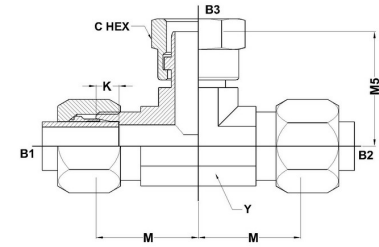

HYDROMATIK
connections par excellence

Flareless Bite Type Fittings

BT-BT-BTS Tee C6600 Series | SAE# 080433 / MS# 51853

PART NO.SIZE	TUBE O.D.	B1 THREAD	B2 THREAD	B3 THREAD	B1 DRILL	B2 DRILL	B3 DRILL	K DEPTH	M LGTH	M5 LGTH	C HEX	Y FLATS
C6600-04-04-04-FG	1/4	7/16-20	7/16-20	7/16-20	0.203	0.203	0.203	0.234	0.89	1.05	0.562	0.438
C6600-06-06-06-FG	3/8	9/16-18	9/16-18	9/16-18	0.281	0.281	0.281	0.250	1.05	1.28	0.688	0.562
C6600-08-08-08-FG	1/2	3/4-16	3/4-16	3/4-16	0.422	0.422	0.422	0.305	1.25	1.47	0.875	0.750
C6600-12-12-12-FG	3/4	1-1/16-12	1-1/16-12	1-1/16-12	0.656	0.656	0.656	0.350	1.58	1.77	1.250	1.062