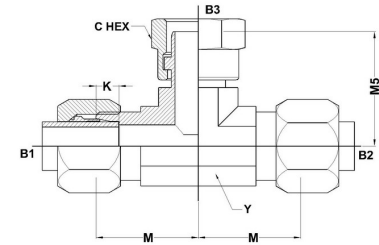

HYDROMATIK
connections par excellence

Flareless Bite Type Fittings

BT-BT-BTS Tee C6600 Series | SAE# 080433 / MS# 51853

PART NO.SIZE	TUBE O.D.	B1 THREAD	B2 THREAD	B3 THREAD	B1 DRILL	B2 DRILL	B3 DRILL	K DEPTH	M LGTH	M5 LGTH	C HEX	Y FLATS
C6600-04-04-04-FG	1/4	7/16-20	7/16-20	7/16-20	0.203	0.203	0.203	0.234	0.89	1.05	0.562	0.438
C6600-06-06-06-FG	3/8	9/16-18	9/16-18	9/16-18	0.281	0.281	0.281	0.250	1.05	1.28	0.688	0.562
C6600-08-08-08-FG	1/2	3/4-16	3/4-16	3/4-16	0.422	0.422	0.422	0.305	1.25	1.47	0.875	0.750
C6600-12-12-12-FG	3/4	1-1/16-12	1-1/16-12	1-1/16-12	0.656	0.656	0.656	0.350	1.58	1.77	1.250	1.062