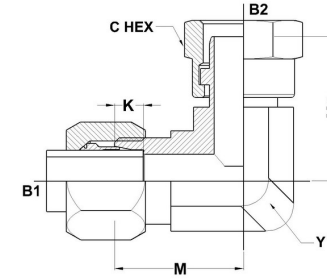

## Flareless Bite Type Fittings

**BT-BTS 90°** C6500 Series | SAE # 080221 /MS# 51852

PART NO.SIZE	TUBE O.D.	B1 THREAD	B2 THREAD	B1 DRILL	B2 DRILL	K DEPTH	M LGTH	M5 LGTH	C HEX	Y FLATS
C6500-04-04-FG	1/4	7/16-20	7/16-20	0.203	0.203	0.234	0.89	1.05	0.562	0.438
C6500-06-06-FG	3/8	9/16-18	9/16-18	0.281	0.281	0.250	1.05	1.28	0.688	0.562
C6500-08-08-FG	1/2	3/4-16	3/4-16	0.422	0.422	0.305	1.25	1.47	0.875	0.750
C6500-10-10-FG	5/8	7/8-14	7/8-14	0.500	0.500	0.350	1.42	1.61	1.000	0.875
C6500-12-12-FG	3/4	1-1/16-12	1-1/16-12	0.656	0.656	0.350	1.58	1.77	1.250	1.062
C6500-16-16-FG	1	1-5/16-12	1-5/16-12	0.875	0.875	0.415	1.73	1.86	1.500	1.312
C6500-20-20-FG	1-1/4	1-5/8-12	1-5/8-12	1.093	1.093	0.415	1.89	2.08	2.000	1.625