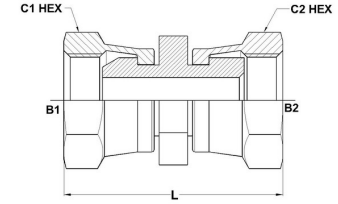

HYDROMATIK
connections par excellence

International Fittings

FJS-FBSPP 7023 Series |

PART NO.SIZE	TUBE O.D	B1 JIC	B2 BSPP	B1 DRILL	B2 DRILL	L LGTH	C1 HEX	C2 HEX
7023-04-04	1/4	7/16-20	1/4-19	4.4	4.7	37.0	14.0	19.0
7023-06-04	1/4	9/16-18	1/4-19	7.5	4.7	39.7	19.0	19.0
7023-06-06	3/8	9/16-18	3/8-19	7.5	7.9	41.7	19.0	22.0
7023-06-08	3/8	9/16-18	1/2-14	7.5	11.1	44.7	19.0	27.0
7023-08-06	1/2	3/4-16	3/8-19	9.9	7.9	44.1	22.0	22.0
7023-08-08	1/2	3/4-16	1/2-14	9.9	11.1	47.1	22.0	27.0