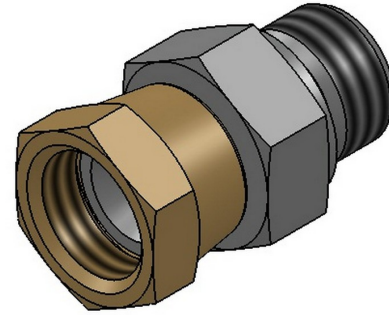

HYDROMATIK
connections par excellence

International Fittings

FJS-MBSPP 7022 Series |

PART NO.SIZE	TUBE O.D	B1 JIC	B2 BSPP	B1 DRILL	B2 DRILL	L LGTH	C1 HEX	C2 HEX
7022-04-02	1/4	7/16-20	1/8-28	4.4	3.5	30.0	14.0	14.0
7022-04-04	1/4	7/16-20	1/4-19	4.4	4.7	35.0	14.0	19.0
7022-04-06	1/4	7/16-20	3/8-19	4.4	7.9	37.0	14.0	22.0
7022-05-04	5/16	1/2-20	1/4-19	6.0	4.7	36.7	17.0	19.0
7022-06-04	3/8	9/16-18	1/4-19	7.5	4.7	37.7	19.0	19.0
7022-06-06	3/8	9/16-18	3/8-19	7.5	7.9	39.7	19.0	22.0
7022-06-08	3/8	9/16-18	1/2-14	7.5	11.1	43.7	19.0	27.0
7022-08-06	1/2	3/4-16	3/8-19	9.9	7.9	42.1	22.0	22.0
7022-08-08	1/2	3/4-16	1/2-14	9.9	11.1	46.1	22.0	27.0
7022-10-08	5/8	7/8-14	1/2-14	12.3	11.1	48.9	27.0	27.0
7022-10-10	5/8	7/8-14	5/8-14	12.3	14.3	52.9	27.0	30.0
7022-12-12	3/4	1-1/16-12	3/4-14	15.5	16.7	55.4	32.0	32.0
7022-16-12	3/4	1-5/16-12	3/4-14	21.5	16.7	55.3	41.0	36.0
7022-16-16	1	1-5/16-12	1-11	21.5	22.2	63.7	41.0	41.0
7022-20-20	1-1/4	1-5/8-12	1-1/4-11	27.5	28.6	70.1	50.0	50.0

7022-24-24	1-1/2	1-7/8-12	1-1/2-11	33.0	33.3	81.1	60.0	55.0
------------	-------	----------	----------	------	------	------	------	------