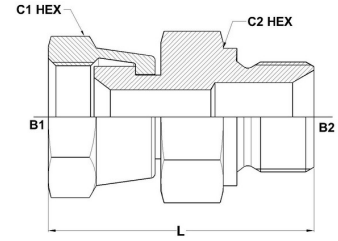

HYDROMATIK
connections par excellence

International Fittings

FJS-MBSPP 7022 Series |

PART NO.SIZE	TUBE O.D	B1 JIC	B2 BSPP	B1 DRILL	B2 DRILL	L LGTH	C1 HEX	C2 HEX
7022-04-02	1/4	7/16-20	1/8-28	4.4	3.5	30.0	14.0	14.0
7022-04-04	1/4	7/16-20	1/4-19	4.4	4.7	35.0	14.0	19.0
7022-04-06	1/4	7/16-20	3/8-19	4.4	7.9	37.0	14.0	22.0
7022-05-04	5/16	1/2-20	1/4-19	6.0	4.7	36.7	17.0	19.0
7022-06-04	3/8	9/16-18	1/4-19	7.5	4.7	37.7	19.0	19.0
7022-06-06	3/8	9/16-18	3/8-19	7.5	7.9	39.7	19.0	22.0
7022-06-08	3/8	9/16-18	1/2-14	7.5	11.1	43.7	19.0	27.0
7022-08-06	1/2	3/4-16	3/8-19	9.9	7.9	42.1	22.0	22.0
7022-08-08	1/2	3/4-16	1/2-14	9.9	11.1	46.1	22.0	27.0
7022-10-08	5/8	7/8-14	1/2-14	12.3	11.1	48.9	27.0	27.0
7022-10-10	5/8	7/8-14	5/8-14	12.3	14.3	52.9	27.0	30.0
7022-12-12	3/4	1-1/16-12	3/4-14	15.5	16.7	55.4	32.0	32.0
7022-16-12	3/4	1-5/16-12	3/4-14	21.5	16.7	55.3	41.0	36.0
7022-16-16	1	1-5/16-12	1-11	21.5	22.2	63.7	41.0	41.0
7022-20-20	1-1/4	1-5/8-12	1-1/4-11	27.5	28.6	70.1	50.0	50.0

7022-24-24	1-1/2	1-7/8-12	1-1/2-11	33.0	33.3	81.1	60.0	55.0
------------	-------	----------	----------	------	------	------	------	------