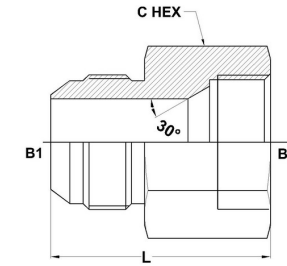

HYDROMATIK
connections par excellence

International Fittings

MJ-FJIS 7008-F Series |

PART NO.SIZE	TUBE O.D	B1 JIC	B2 JIS BSPP	B1 DRILL	L LGTH	C HEX
7008-F-04-04	1/4	7/16-20	1/4-19	4.4	33.0	19.0
7008-F-06-06	3/8	9/16-18	3/8-19	7.5	35.1	22.0
7008-F-08-08	1/2	3/4-16	1/2-14	9.9	39.7	27.0
7008-F-10-10	5/8	7/8-14	5/8-14	12.3	44.3	30.0
7008-F-12-12	3/4	1-1/16-12	3/4-14	15.5	49.9	32.0
7008-F-16-16	1	1-5/16-12	1-11	21.5	54.1	41.0