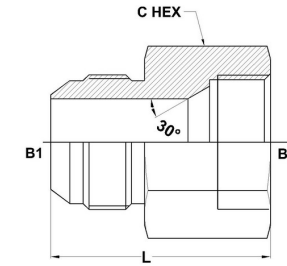

## International Fittings

**MJ-FJIS** 7008-F Series |

PART NO.SIZE	TUBE O.D	B1 JIC	B2 JIS BSPP	B1 DRILL	L LGTH	C HEX
7008-F-04-04	1/4	7/16-20	1/4-19	4.4	33.0	19.0
7008-F-06-06	3/8	9/16-18	3/8-19	7.5	35.1	22.0
7008-F-08-08	1/2	3/4-16	1/2-14	9.9	39.7	27.0
7008-F-10-10	5/8	7/8-14	5/8-14	12.3	44.3	30.0
7008-F-12-12	3/4	1-1/16-12	3/4-14	15.5	49.9	32.0
7008-F-16-16	1	1-5/16-12	1-11	21.5	54.1	41.0