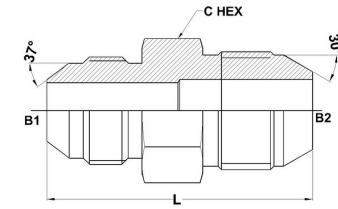

HYDROMATIK
connections par excellence

International Fittings

MJ-MJIS Union 7008 Series |

PART NO.SIZE	TUBE O.D	B1 JIC	B2 JIS BSPP	B1 DRILL	B2 DRILL	L LGTH	C HEX
7008-04-02	1/4	7/16-20	1/8-28	4.4		34.0	14.0
7008-04-04	1/4	7/16-20	1/4-19	4.4	5.0	38.0	17.0
7008-06-06	3/8	9/16-18	3/8-19	7.5	8.0	40.1	19.0
7008-08-08	1/2	3/4-16	1/2-14	9.9	11.0	46.7	22.0
7008-12-12	3/4	1-1/16-12	3/4-14	15.5	16.0	55.9	30.0