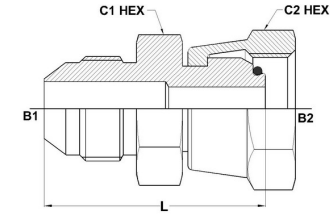

### MJ-FMS Light Metric 7007-L Series |

PART NO.SIZE	B1 TUBE O.D	B2 TUBE O.D	B1 JIC	B2 MS	B1 DRILL	B2 DRILL	L LGTH	C1 HEX	C2 HEX
7007-04-L06-12	1/4	06	7/16-20	M12 x 1.5	4.4	2.5	37.8	12.0	14.0
7007-05-L06-12	5/16	06	1/2-20	M12 x 1.5	6.0	2.5	37.8	14.0	14.0
7007-06-L08-14	3/8	08	9/16-18	M14 x 1.5	7.5	4.0	39.2	17.0	17.0
7007-06-L10-16	3/8	10	9/16-18	M16 x 1.5	7.5	6.0	41.2	17.0	19.0
7007-06-L12-18	3/8	12	9/16-18	M18 x 1.5	7.5	8.0	39.1	19.0	22.0
7007-06-L15-22	3/8	15	9/16-18	M22 x 1.5	7.5	10.0	39.6	22.0	27.0
7007-08-L10-16	1/2	10	3/4-16	M16 x 1.5	9.9	6.0	43.9	19.0	19.0
7007-08-L12-18	1/2	12	3/4-16	M18 x 1.5	9.9	8.0	43.9	19.0	22.0
7007-08-L15-22	1/2	15	3/4-16	M22 x 1.5	9.9	10.0	42.2	22.0	27.0
7007-08-L18-26	1/2	18	3/4-16	M26 x 1.5	9.9	13.0	43.2	24.0	32.0
7007-10-L12-18	5/8	12	7/8-14	M18 x 1.5	12.3	8.0	48.0	24.0	22.0
7007-10-L15-22	5/8	15	7/8-14	M22 x 1.5	12.3	10.0	50.0	24.0	27.0
7007-12-L18-26	3/4	18	1-1/16-12	M26 x 1.5	15.5	13.0	54.5	27.0	32.0
7007-12-L22-30	3/4	22	1-1/16-12	M30 x 2	15.5	17.0	56.5	27.0	36.0

7007-20-L35-45	1-1/4	35	1-5/8-12	M45 x 2	27.5	29.0	64.9	46.0	50.0
----------------	-------	----	----------	---------	------	------	------	------	------