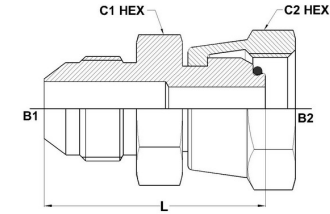

HYDROMATIK
connections par excellence

International Fittings

MJ-FMS Light Metric 7007-L Series |

PART NO.SIZE	B1 TUBE O.D	B2 TUBE O.D	B1 JIC	B2 MS	B1 DRILL	B2 DRILL	L LGTH	C1 HEX	C2 HEX
7007-04-L06-12	1/4	06	7/16-20	M12 x 1.5	4.4	2.5	37.8	12.0	14.0
7007-05-L06-12	5/16	06	1/2-20	M12 x 1.5	6.0	2.5	37.8	14.0	14.0
7007-06-L08-14	3/8	08	9/16-18	M14 x 1.5	7.5	4.0	39.2	17.0	17.0
7007-06-L10-16	3/8	10	9/16-18	M16 x 1.5	7.5	6.0	41.2	17.0	19.0
7007-06-L12-18	3/8	12	9/16-18	M18 x 1.5	7.5	8.0	39.1	19.0	22.0
7007-06-L15-22	3/8	15	9/16-18	M22 x 1.5	7.5	10.0	39.6	22.0	27.0
7007-08-L10-16	1/2	10	3/4-16	M16 x 1.5	9.9	6.0	43.9	19.0	19.0
7007-08-L12-18	1/2	12	3/4-16	M18 x 1.5	9.9	8.0	43.9	19.0	22.0
7007-08-L15-22	1/2	15	3/4-16	M22 x 1.5	9.9	10.0	42.2	22.0	27.0
7007-08-L18-26	1/2	18	3/4-16	M26 x 1.5	9.9	13.0	43.2	24.0	32.0
7007-10-L12-18	5/8	12	7/8-14	M18 x 1.5	12.3	8.0	48.0	24.0	22.0
7007-10-L15-22	5/8	15	7/8-14	M22 x 1.5	12.3	10.0	50.0	24.0	27.0
7007-12-L18-26	3/4	18	1-1/16-12	M26 x 1.5	15.5	13.0	54.5	27.0	32.0
7007-12-L22-30	3/4	22	1-1/16-12	M30 x 2	15.5	17.0	56.5	27.0	36.0

7007-20-L35-45	1-1/4	35	1-5/8-12	M45 x 2	27.5	29.0	64.9	46.0	50.0
----------------	-------	----	----------	---------	------	------	------	------	------