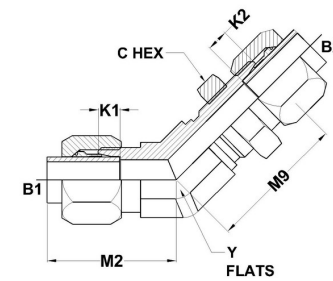

HYDROMATIK
connections par excellence

Flareless Bite Type Fittings

BT-BT Bulkhead Union 45° C2702 Series | SAE# 080801

PART NO.SIZE	TUBE O.D.	B1 THREAD	B2 THREAD	B1 DRILL	B2 DRILL	M2 LGTH	M9 LGTH	K1 DEPTH	K2 DEPTH	C HEX	Y FLATS
C2702-04-04-FG	1/4	7/16-20	7/16-20	0.203	0.203	0.70	1.45	0.234	0.234	0.688	0.438
C2702-06-06-FG	3/8	9/16-18	9/16-18	0.281	0.281	0.83	1.56	0.250	0.250	0.813	0.562
C2702-08-08-FG	1/2	3/4-16	3/4-16	0.422	0.422	0.98	1.81	0.305	0.305	1.000	0.750
C2702-12-12-FG	3/4	1-1/16-12	1-1/16-12	0.656	0.656	1.27	2.25	0.350	0.350	1.375	1.062