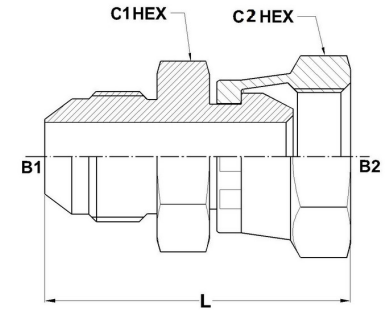

HYDROMATIK
connections par excellence

International Fittings

MJ-FBSPPS 7004 Series |

PART NO.SIZE	TUBE O.D.	B1 JIC	B2 BSPP	B1 DRILL	B2 DRILL	L LGTH	C2 HEX	C1 HEX
7004-04-02	1/4	7/16-20	1/8-28	4.4	3.5	36.8	14.0	12.0
7004-04-04	1/4	7/16-20	1/4-19	4.4	4.7	38.0	19.0	14.0
7004-04-06	1/4	7/16-20	3/8-19	4.4	7.9	41.0	22.0	19.0
7004-06-04	3/8	9/16-18	1/4-19	7.5	4.7	38.7	19.0	17.0
7004-06-06	3/8	9/16-18	3/8-19	7.5	7.9	41.1	22.0	19.0
7004-06-08	3/8	9/16-18	1/2-14	7.5	11.1	46.1	27.0	22.0
7004-08-06	1/2	3/4-16	3/8-19	9.9	7.9	43.4	22.0	19.0
7004-08-08	1/2	3/4-16	1/2-14	9.9	11.1	48.7	27.0	22.0
7004-08-10	1/2	3/4-16	5/8-14	9.9	14.3	53.7	30.0	22.0
7004-08-12	1/2	3/4-16	3/4-14	9.9	16.7	53.7	32.0	27.0
7004-10-08	5/8	7/8-14	1/2-14	12.3	11.1	50.5	27.0	24.0
7004-10-10	5/8	7/8-14	5/8-14	12.3	14.3	53.5	30.0	24.0
7004-10-12	5/8	7/8-14	3/4-14	12.3	16.7	56.3	32.0	27.0
7004-12-12	3/4	1-1/16-12	3/4-14	15.5	16.7	58.0	32.0	27.0
7004-12-16	3/4	1-1/16-12	1-11	15.5	22.2	68.9	41.0	33.0