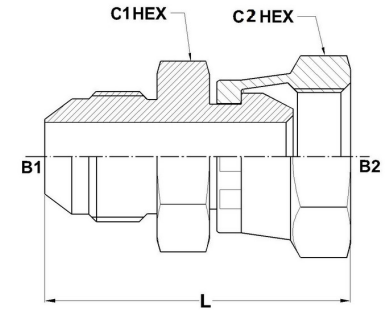

HYDROMATIK
connections par excellence

International Fittings

MJ-FBSPPS 7004 Series |

PART NO.SIZE	TUBE O.D.	B1 JIC	B2 BSPP	B1 DRILL	B2 DRILL	L LGTH	C2 HEX	C1 HEX
7004-04-02	1/4	7/16-20	1/8-28	4.4	3.5	36.8	14.0	12.0
7004-04-04	1/4	7/16-20	1/4-19	4.4	4.7	38.0	19.0	14.0
7004-04-06	1/4	7/16-20	3/8-19	4.4	7.9	41.0	22.0	19.0
7004-06-04	3/8	9/16-18	1/4-19	7.5	4.7	38.7	19.0	17.0
7004-06-06	3/8	9/16-18	3/8-19	7.5	7.9	41.1	22.0	19.0
7004-06-08	3/8	9/16-18	1/2-14	7.5	11.1	46.1	27.0	22.0
7004-08-06	1/2	3/4-16	3/8-19	9.9	7.9	43.4	22.0	19.0
7004-08-08	1/2	3/4-16	1/2-14	9.9	11.1	48.7	27.0	22.0
7004-08-10	1/2	3/4-16	5/8-14	9.9	14.3	53.7	30.0	22.0
7004-08-12	1/2	3/4-16	3/4-14	9.9	16.7	53.7	32.0	27.0
7004-10-08	5/8	7/8-14	1/2-14	12.3	11.1	50.5	27.0	24.0
7004-10-10	5/8	7/8-14	5/8-14	12.3	14.3	53.5	30.0	24.0
7004-10-12	5/8	7/8-14	3/4-14	12.3	16.7	56.3	32.0	27.0
7004-12-12	3/4	1-1/16-12	3/4-14	15.5	16.7	58.0	32.0	27.0
7004-12-16	3/4	1-1/16-12	1-11	15.5	22.2	68.9	41.0	33.0

7004-16-12	1	1-5/16-12	3/4-14	21.5	16.7	59.1	32.0	36.0
7004-16-16	1	1-5/16-12	1-11	21.5	22.2	66.1	41.0	36.0
7004-20-20	1-1/4	1-5/8-12	1-1/4-11	27.5	28.6	70.4	50.0	46.0
7004-24-24	1-1/2	1-7/8-12	1-1/2-11	33.0	33.3	79.3	55.0	50.0
7004-32-32	2	2-1/2-12	2-11	45.0	46.0	92.5	70.0	65.0