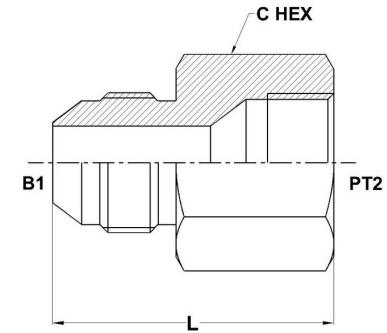

HYDROMATIK
connections par excellence

International Fittings

MJ-FBSPP 7003 Series |

PART NO.SIZE	TUBE O.D.	B1 JIC	PT2 BSPP	B1 DRILL	L LGTH	C HEX
7003-04-02	1/4	7/16-20	1/8-28	4.4	30.0	14.0
7003-04-04	1/4	7/16-20	1/4-19	4.4	33.0	19.0
7003-04-06	1/4	7/16-20	3/8-19	4.4	35.0	22.0
7003-06-04	3/8	9/16-18	1/4-19	7.5	33.1	19.0
7003-06-06	3/8	9/16-18	3/8-19	7.5	35.1	22.0
7003-06-08	3/8	9/16-18	1/2-14	7.5	37.1	27.0
7003-08-06	1/2	3/4-16	3/8-19	9.9	37.7	22.0
7003-08-08	1/2	3/4-16	1/2-14	9.9	39.7	27.0
7003-08-10	1/2	3/4-16	5/8-14	9.9	41.7	30.0
7003-08-12	1/2	3/4-16	3/4-14	9.9	44.7	32.0
7003-10-08	5/8	7/8-14	1/2-14	12.3	42.3	27.0
7003-10-10	5/8	7/8-14	5/8-14	12.3	44.3	30.0
7003-10-12	5/8	7/8-14	3/4-14	12.3	47.3	32.0
7003-12-12	3/4	1-1/16-12	3/4-14	15.5	49.9	32.0
7003-12-16	3/4	1-1/16-12	1-11	15.5	52.9	41.0

7003-16-12	1	1-5/16-12	3/4-14	21.5	34.1	36.0
7003-16-16	1	1-5/16-12	1-11	21.5	54.1	41.0
7003-20-20	1-1/4	1-5/8-12	1-1/4-11	27.5	60.3	50.0
7003-24-24	1-1/2	1-7/8-12	1-1/2-11	33.0	68.5	55.0
7003-32-32	2	2-1/2-12	2-11	45.0	79.9	70.0