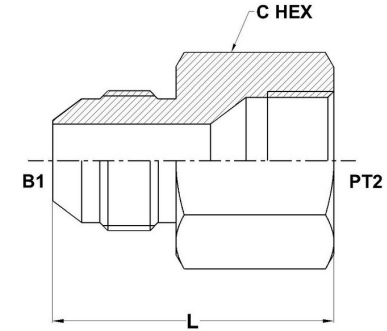

HYDROMATIK
connections par excellence

International Fittings

MJ-FBSPP 7003 Series |

PART NO.SIZE	TUBE O.D.	B1 JIC	PT2 BSPP	B1 DRILL	L LGTH	C HEX
7003-04-02	1/4	7/16-20	1/8-28	4.4	30.0	14.0
7003-04-04	1/4	7/16-20	1/4-19	4.4	33.0	19.0
7003-04-06	1/4	7/16-20	3/8-19	4.4	35.0	22.0
7003-06-04	3/8	9/16-18	1/4-19	7.5	33.1	19.0
7003-06-06	3/8	9/16-18	3/8-19	7.5	35.1	22.0
7003-06-08	3/8	9/16-18	1/2-14	7.5	37.1	27.0
7003-08-06	1/2	3/4-16	3/8-19	9.9	37.7	22.0
7003-08-08	1/2	3/4-16	1/2-14	9.9	39.7	27.0
7003-08-10	1/2	3/4-16	5/8-14	9.9	41.7	30.0
7003-08-12	1/2	3/4-16	3/4-14	9.9	44.7	32.0
7003-10-08	5/8	7/8-14	1/2-14	12.3	42.3	27.0
7003-10-10	5/8	7/8-14	5/8-14	12.3	44.3	30.0
7003-10-12	5/8	7/8-14	3/4-14	12.3	47.3	32.0
7003-12-12	3/4	1-1/16-12	3/4-14	15.5	49.9	32.0
7003-12-16	3/4	1-1/16-12	1-11	15.5	52.9	41.0

7003-16-12	1	1-5/16-12	3/4-14	21.5	34.1	36.0
7003-16-16	1	1-5/16-12	1-11	21.5	54.1	41.0
7003-20-20	1-1/4	1-5/8-12	1-1/4-11	27.5	60.3	50.0
7003-24-24	1-1/2	1-7/8-12	1-1/2-11	33.0	68.5	55.0
7003-32-32	2	2-1/2-12	2-11	45.0	79.9	70.0