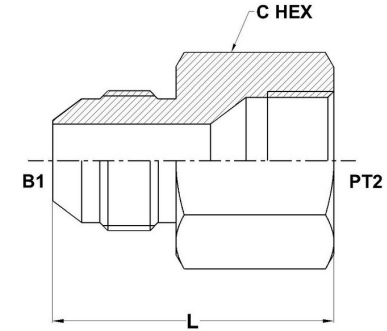

HYDROMATIK
connections par excellence

International Fittings

MJ-FBSPP 7003 Series |

PART NO.SIZE	TUBE O.D.	B1 JIC	PT2 BSPP	B1 DRILL	L LGTH	C HEX
7003-04-02	1/4	7/16-20	1/8-28	4.4	30.0	14.0
7003-04-04	1/4	7/16-20	1/4-19	4.4	33.0	19.0
7003-04-06	1/4	7/16-20	3/8-19	4.4	35.0	22.0
7003-06-04	3/8	9/16-18	1/4-19	7.5	33.1	19.0
7003-06-06	3/8	9/16-18	3/8-19	7.5	35.1	22.0
7003-06-08	3/8	9/16-18	1/2-14	7.5	37.1	27.0
7003-08-06	1/2	3/4-16	3/8-19	9.9	37.7	22.0
7003-08-08	1/2	3/4-16	1/2-14	9.9	39.7	27.0
7003-08-10	1/2	3/4-16	5/8-14	9.9	41.7	30.0
7003-08-12	1/2	3/4-16	3/4-14	9.9	44.7	32.0
7003-10-08	5/8	7/8-14	1/2-14	12.3	42.3	27.0
7003-10-10	5/8	7/8-14	5/8-14	12.3	44.3	30.0
7003-10-12	5/8	7/8-14	3/4-14	12.3	47.3	32.0
7003-12-12	3/4	1-1/16-12	3/4-14	15.5	49.9	32.0
7003-12-16	3/4	1-1/16-12	1-11	15.5	52.9	41.0