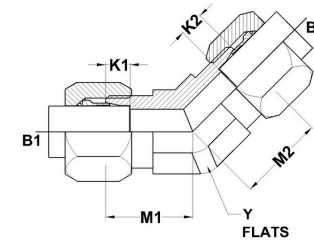

HYDROMATIK
connections par excellence

Flareless Bite Type Fittings

BT-BT Elbow 45° C2504 Series |

PART NO. SIZE	TUBE O.D.	B1 THREAD	B2 THREAD	B1 DRILL	B2 DRILL	M1 LGTH	M2 LGTH	K1 DEPTH	K2 DEPTH	Y FLATS
C2504-12-12-FG	3/4	1-1/16-12	1-1/16-12	0.656	0.656	1.27	1.27	0.350	0.350	1.062
C2504-16-16-FG	1	1-5/16-12	1-5/16-12	0.875	0.875	1.36	1.36	0.415	0.415	1.312
C2504-20-20-FG	1-1/4	1-5/8-12	1-5/8-12	1.093	1.093	1.45	1.45	0.415	0.415	1.625