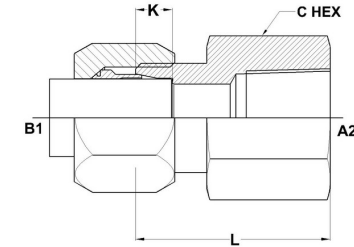

HYDROMATIK
connections par excellence

Flareless Bite Type Fittings

BT-FP Adapter Straight C2405 Series | SAE# 080103

PART NO. SIZE	TUBE O.D.	B1 THREAD	A2 NPTF	B1 DRILL	L LGTH	K DEPTH	C HEX
C2405-02-02	1/8	5/16-24	1/8-27	0.093	1.05	0.188	0.562
C2405-04-02	1/4	7/16-20	1/8-27	0.203	1.09	0.234	0.562
C2405-04-04	1/4	7/16-20	1/4-18	0.203	1.30	0.234	0.750
C2405-05-02	5/16	1/2-20	1/8-27	0.234	1.08	0.250	0.562
C2405-05-04	5/16	1/2-20	1/4-18	0.234	1.30	0.250	0.750
C2405-06-04	3/8	9/16-18	1/4-18	0.281	1.31	0.250	0.750
C2405-06-06	3/8	9/16-18	3/8-18	0.281	1.36	0.250	0.875
C2405-06-08	3/8	9/16-18	1/2-14	0.281	1.53	0.250	1.125
C2405-08-04	1/2	3/4-16	1/4-18	0.422	1.46	0.305	0.875
C2405-08-06	1/2	3/4-16	3/8-18	0.422	1.47	0.305	0.875
C2405-08-08	1/2	3/4-16	1/2-14	0.422	1.64	0.305	1.125
C2405-10-06	5/8	7/8-14	3/8-18	0.500	1.54	0.350	1.125
C2405-10-08	5/8	7/8-14	1/2-14	0.500	1.76	0.350	1.125
C2405-12-12	3/4	1-1/16-12	3/4-14	0.656	1.89	0.350	1.375

C2405-14-12	7/8	1-3/16-12	3/4-14	0.719	1.86	0.350	1.375
C2405-16-16	1	1-5/16-12	1-11-1/2	0.875	2.13	0.415	1.625
C2405-20-20	1-1/4	1-5/8-12	1-1/4-11-1/2	1.093	2.22	0.415	2.000
C2405-24-24	1-1/2	1-7/8-12	1-1/2-11-1/2	1.344	2.23	0.485	2.375