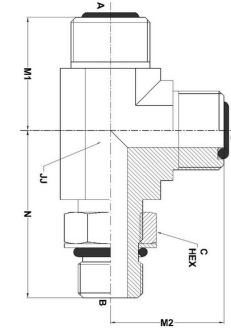

### MFS-MMAORB-MFS Tee FS7215 Series |

| PART NO.SIZE           | TUBE O.D. | A1 THREAD  | B THREAD  | A2 THREAD  | A1 DRILL | B DRILL | A2 DRILL | M1 LGTH | N LGTH | M2 LGTH | C HEX | JJ FLATS |
|------------------------|-----------|------------|-----------|------------|----------|---------|----------|---------|--------|---------|-------|----------|
| FS7215-04-12-04-NWO-FG | 1/4       | 9/16-18    | M12 x 1.5 | 9/16-18    | 4.5      | 4.0     | 4.5      | 21.5    | 33.0   | 21.5    | 17    | 14       |
| FS7215-04-14-04-NWO-FG | 1/4       | 9/16-18    | M14 x 1.5 | 9/16-18    | 4.5      | 6.0     | 4.5      | 23.5    | 35.5   | 23.5    | 19    | 17       |
| FS7215-06-14-06-NWO-FG | 3/8       | 11/16-16   | M14 x 1.5 | 11/16-16   | 6.5      | 6.0     | 6.5      | 25.0    | 35.5   | 25.0    | 19    | 17       |
| FS7215-06-16-06-NWO-FG | 3/8       | 11/16-16   | M16 x 1.5 | 11/16-16   | 6.5      | 7.0     | 6.5      | 25.0    | 37.5   | 25.0    | 22    | 17       |
| FS7215-08-14-08-NWO-FG | 1/2       | 13/16-16   | M14 x 1.5 | 13/16-16   | 9.5      | 6.0     | 9.5      | 28.0    | 36.0   | 28.0    | 19    | 19       |
| FS7215-08-18-08-NWO-FG | 1/2       | 13/16-16   | M18 x 1.5 | 13/16-16   | 9.5      | 9.0     | 9.5      | 28.0    | 41.0   | 28.0    | 24    | 19       |
| FS7215-08-22-08-NWO-FG | 1/2       | 13/16-16   | M22 x 1.5 | 13/16-16   | 9.5      | 12.0    | 9.5      | 31.0    | 49.0   | 31.0    | 27    | 24       |
| FS7215-10-18-10-NWO-FG | 5/8       | 1-14       | M18 x 1.5 | 1-14       | 12.5     | 9.0     | 12.5     | 33.5    | 47.5   | 33.5    | 24    | 24       |
| FS7215-10-22-10-NWO-FG | 5/8       | 1-14       | M22 x 1.5 | 1-14       | 12.5     | 12.0    | 12.5     | 33.5    | 49.0   | 33.5    | 27    | 24       |
| FS7215-12-27-12-NWO-FG | 3/4       | 1-3/16-12  | M27 X 2.0 | 1-3/16-12  | 15.5     | 15.0    | 15.5     | 37.5    | 55.5   | 37.5    | 32    | 27       |
| FS7215-16-33-16-NWO-FG | 1         | 1-7/16-12  | M33 X 2.0 | 1-7/16-12  | 20.5     | 20.0    | 20.5     | 41.5    | 59.5   | 41.5    | 41    | 36       |
| FS7215-20-42-20-NWO-FG | 1-1/4     | 1-11/16-12 | M42 X 2.0 | 1-11/16-12 | 26.0     | 26.0    | 26.0     | 44.5    | 63.0   | 44.5    | 50    | 41       |
| FS7215-24-48-24-NWO-FG | 1-1/2     | 2-12       | M48 X 2.0 | 2-12       | 32.0     | 32.0    | 32.0     | 49.0    | 71.5   | 49.0    | 55    | 50       |