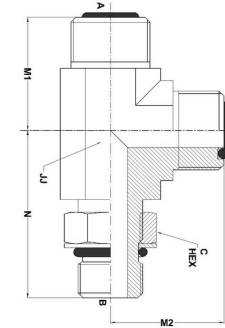

HYDROMATIK
connections par excellence

O-Ring Face Seal Fittings

MFS-MMAORB-MFS Tee FS7215 Series |

PART NO.SIZE	TUBE O.D.	A1 THREAD	B THREAD	A2 THREAD	A1 DRILL	B DRILL	A2 DRILL	M1 LGTH	N LGTH	M2 LGTH	C HEX	JJ FLATS
FS7215-04-12-04-NWO-FG	1/4	9/16-18	M12 x 1.5	9/16-18	4.5	4.0	4.5	21.5	33.0	21.5	17	14
FS7215-04-14-04-NWO-FG	1/4	9/16-18	M14 x 1.5	9/16-18	4.5	6.0	4.5	23.5	35.5	23.5	19	17
FS7215-06-14-06-NWO-FG	3/8	11/16-16	M14 x 1.5	11/16-16	6.5	6.0	6.5	25.0	35.5	25.0	19	17
FS7215-06-16-06-NWO-FG	3/8	11/16-16	M16 x 1.5	11/16-16	6.5	7.0	6.5	25.0	37.5	25.0	22	17
FS7215-08-14-08-NWO-FG	1/2	13/16-16	M14 x 1.5	13/16-16	9.5	6.0	9.5	28.0	36.0	28.0	19	19
FS7215-08-18-08-NWO-FG	1/2	13/16-16	M18 x 1.5	13/16-16	9.5	9.0	9.5	28.0	41.0	28.0	24	19
FS7215-08-22-08-NWO-FG	1/2	13/16-16	M22 x 1.5	13/16-16	9.5	12.0	9.5	31.0	49.0	31.0	27	24
FS7215-10-18-10-NWO-FG	5/8	1-14	M18 x 1.5	1-14	12.5	9.0	12.5	33.5	47.5	33.5	24	24
FS7215-10-22-10-NWO-FG	5/8	1-14	M22 x 1.5	1-14	12.5	12.0	12.5	33.5	49.0	33.5	27	24
FS7215-12-27-12-NWO-FG	3/4	1-3/16-12	M27 X 2.0	1-3/16-12	15.5	15.0	15.5	37.5	55.5	37.5	32	27
FS7215-16-33-16-NWO-FG	1	1-7/16-12	M33 X 2.0	1-7/16-12	20.5	20.0	20.5	41.5	59.5	41.5	41	36
FS7215-20-42-20-NWO-FG	1-1/4	1-11/16-12	M42 X 2.0	1-11/16-12	26.0	26.0	26.0	44.5	63.0	44.5	50	41
FS7215-24-48-24-NWO-FG	1-1/2	2-12	M48 X 2.0	2-12	32.0	32.0	32.0	49.0	71.5	49.0	55	50