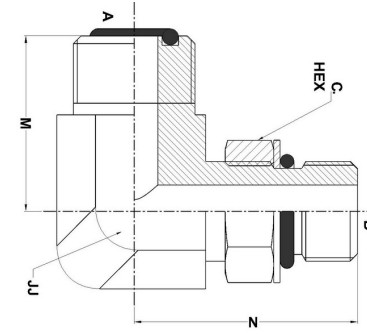

HYDROMATIK
connections par excellence

O-Ring Face Seal Fittings

MFS-MMAORB 90° Elbow FS7205-NWO Series |

PART NO.SIZE	TUBE O.D.	A THREAD	B THREAD	A DRILL	B DRILL	M LGTH	N LGTH	C4 HEX	JJ FLATS
FS7205-04-12-NWO-FG	1/4	9/16-18	M12 x 1.5	4.5	4.0	21.5	33.0	17	14
FS7205-04-14-NWO-FG	1/4	9/16-18	M14 x 1.5	4.5	6.0	23.5	35.5	19	17
FS7205-06-10-NWO-FG	3/8	11/16-16	M10 x 1	6.5	3.0	25.0	32.0	14	17
FS7205-06-12-NWO-FG	3/8	11/16-16	M12 x 1.5	6.5	4.0	25.0	35.5	17	17
FS7205-06-14-NWO-FG	3/8	11/16-16	M14 x 1.5	6.5	6.0	25.0	35.5	19	17
FS7205-06-16-NWO-FG	3/8	11/16-16	M16 x 1.5	6.5	7.0	25.0	37.5	22	17
FS7205-06-18-NWO-FG	3/8	11/16-16	M18 x 1.5	6.5	9.0	25.0	41.0	24	19
FS7205-08-14-NWO-FG	1/2	13/16-16	M14 x 1.5	9.5	6.0	28.0	36.0	19	19
FS7205-08-16-NWO-FG	1/2	13/16-16	M16 x 1.5	9.5	7.0	28.0	38.0	22	19
FS7205-08-18-NWO-FG	1/2	13/16-16	M18 x 1.5	9.5	9.0	28.0	41.0	24	19
FS7205-10-18-NWO-FG	5/8	1-14	M18 x 1.5	12.5	9.0	33.3	47.5	24	24
FS7205-10-22-NWO-FG	5/8	1-14	M22 x 1.5	12.5	12.0	33.3	49.0	27	24
FS7205-10-27-NWO-FG	5/8	1-14	M27 X 2.0	12.5	15.0	35.8	55.5	32	27
FS7205-12-22-NWO-FG	3/4	1-3/16-12	M22 x 1.5	15.5	12.0	37.3	49.0	27	27
FS7205-12-27-NWO-FG	3/4	1-3/16-12	M27 X 2.0	15.5	15.0	37.3	55.5	32	27

FS7205-16-33-NWO-FG	1	1-7/16-12	M33 X 2.0	20.5	20.0	41.7	59.5	41	36
FS7205-20-33-NWO-FG	1-1/4	1-11/16-12	M33 X 2.0	26.0	20.0	44.7	62.0	41	41
FS7205-20-42-NWO-FG	1-1/4	1-11/16-12	M42 X 2.0	26.0	26.0	44.7	63.0	50	41
FS7205-24-48-NWO-FG	1-1/2	2-12	M48 X 2.0	32.0	32.0	48.8	71.5	55	50