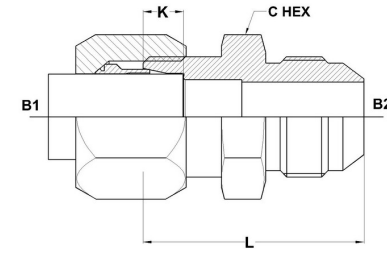

## Flareless Bite Type Fittings

**BT-MJ** C2402 Series |

PART NO.SIZE	TUBE O.D	B1 THREAD	B2 THREAD	B1 DRILL	B2 DRILL	L LGTH	K DEPTH	C HEX
C2402-04-04	1/4	7/16-20	7/16-20	0.203	0.172	1.23	0.234	0.500
C2402-06-06	3/8	9/16-18	9/16-18	0.281	0.297	1.28	0.250	0.625
C2402-08-08	1/2	3/4-16	3/4-16	0.422	0.391	1.47	0.305	0.812
C2402-08-12	1/2	3/4-16	1-1/16-12	0.422	0.609	1.68	0.305	1.125
C2402-12-12	3/4	1-1/16-12	1-1/16-12	0.656	0.609	1.94	0.350	1.125
C2402-16-16	1	1-5/16-12	1-5/16-12	0.875	0.844	1.98	0.415	1.375
C2402-20-20	1-1/4	1-5/8-12	1-5/8-12	1.093	1.078	2.11	0.415	1.688