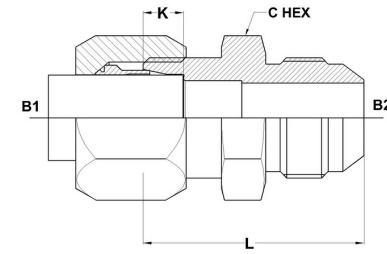

HYDROMATIK
connections par excellence

Flareless Bite Type Fittings

BT-MJ C2402 Series |

PART NO.SIZE	TUBE O.D	B1 THREAD	B2 THREAD	B1 DRILL	B2 DRILL	L LGTH	K DEPTH	C HEX
C2402-04-04	1/4	7/16-20	7/16-20	0.203	0.172	1.23	0.234	0.500
C2402-06-06	3/8	9/16-18	9/16-18	0.281	0.297	1.28	0.250	0.625
C2402-08-08	1/2	3/4-16	3/4-16	0.422	0.391	1.47	0.305	0.812
C2402-08-12	1/2	3/4-16	1-1/16-12	0.422	0.609	1.68	0.305	1.125
C2402-12-12	3/4	1-1/16-12	1-1/16-12	0.656	0.609	1.94	0.350	1.125
C2402-16-16	1	1-5/16-12	1-5/16-12	0.875	0.844	1.98	0.415	1.375
C2402-20-20	1-1/4	1-5/8-12	1-5/8-12	1.093	1.078	2.11	0.415	1.688