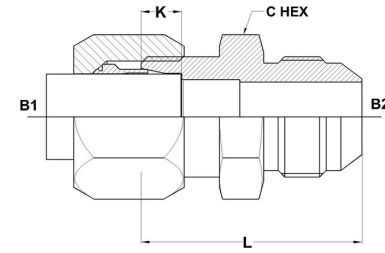

## Flareless Bite Type Fittings

**BT-MJ** C2402 Series |

PART NO.SIZE	TUBE O.D	B1 THREAD	B2 THREAD	B1 DRILL	B2 DRILL	L LGTH	K DEPTH	C HEX
C2402-04-04	1/4	7/16-20	7/16-20	0.203	0.172	1.23	0.234	0.500
C2402-06-06	3/8	9/16-18	9/16-18	0.281	0.297	1.28	0.250	0.625
C2402-08-08	1/2	3/4-16	3/4-16	0.422	0.391	1.47	0.305	0.812
C2402-08-12	1/2	3/4-16	1-1/16-12	0.422	0.609	1.68	0.305	1.125
C2402-12-12	3/4	1-1/16-12	1-1/16-12	0.656	0.609	1.94	0.350	1.125
C2402-16-16	1	1-5/16-12	1-5/16-12	0.875	0.844	1.98	0.415	1.375
C2402-20-20	1-1/4	1-5/8-12	1-5/8-12	1.093	1.078	2.11	0.415	1.688