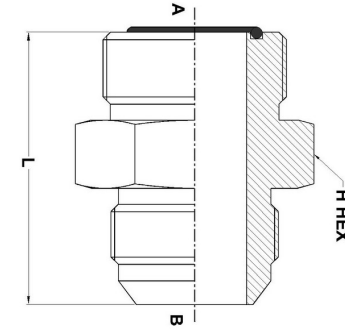

HYDROMATIK
connections par excellence

O-Ring Face Seal Fittings

MFS-MJ Straight FS6403 Series |

PART NO.SIZE	TUBE O.D.	A THREAD	B THREAD	A DRILL	B DRILL	L LGTH	H HEX
FS6403-04-04-O	1/4	9/16-18	7/16-20	0.172	0.172	1.25	0.625
FS6403-06-06-O	3/8	11/16-16	9/16-18	0.264	0.297	1.34	0.750
FS6403-08-08-O	1/2	13/16-16	3/4-16	0.378	0.391	1.55	0.875
FS6403-10-10-O	5/8	1-14	7/8-14	0.484	0.484	1.83	1.062
FS6403-12-12-O	3/4	1-3/16-12	1-1/16-12	0.609	0.609	2.05	1.250
FS6403-16-16-O	1	1-7/16-12	1-5/16-12	0.811	0.844	2.16	1.500