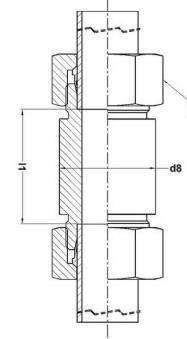

HYDROMATIK
connections par excellence

Weldable Type Fittings

WSB - WELD BULKHEAD COUPLING WSB |

Part No.	Series	Tube OD	S2	l1	d8
WSB 06-L	Light-250 Bar	6	14	56	18
WSB 08-L	Light-250 Bar	8	17	56	20
WSB 10-L	Light-250 Bar	10	19	58	22
WSB 12-L	Light-250 Bar	12	22	58	25
WSB 15-L	Light-250 Bar	15	27	70	28
WSB 18-L	Light-160 Bar	18	32	69	32
WSB 22-L	Light-160 Bar	22	36	73	36
WSB 28-L	Light-100 Bar	28	41	73	40
WSB 35-L	Light-100 Bar	35	50	71	50
WSB 42-L	Light-100 Bar	42	60	70	60
WSB 06-S	Heavy-630 Bar	6	17	60	20
WSB 08-S	Heavy-630 Bar	8	19	50	22
WSB 10-S	Heavy-630 Bar	10	22	59	25
WSB 12-S	Heavy-630 Bar	12	24	59	28
WSB 14-S	Heavy-400 Bar	14	27	72	28.5

WSB 16-S	Heavy-400 Bar	16	30	71	35
WSB 20-S	Heavy-400 Bar	20	36	71	38
WSB 25-S	Heavy-400 Bar	25	46	72	45
WSB 30-S	Heavy-250 Bar	30	50	73	50
WSB 38-S	Heavy-250 Bar	38	60	72	60

Dimensions given approx. Fig. with tightened nut.

Part No. Given refers to complete assembly - Steel Part