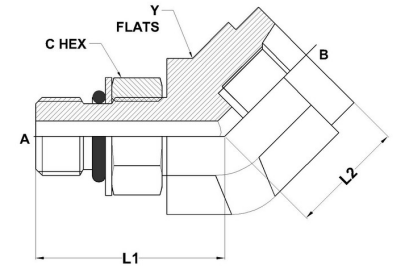

HYDROMATIK
connections par excellence

Tube Fittings & Adapters

MAORB-FORB 45° Large Nut 6818 Series |

PART NO.SIZE	TUBE O.D.	A AORB	B SAE ORB	A DRILL	L1 LGTH	L2 LGTH	C HEX	Y FLATS
6818-04-04-NWO-FG	1/4	7/16-20	7/16-20	0.172	1.86	0.64	0.563	0.750