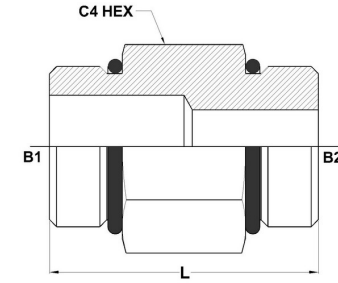

HYDROMATIK
connections par excellence

Tube Fittings & Adapters

MORB-MORB Straight 6464-L-O Series |

PART NO. SIZE	TUBE O.D.	B1 SAE ORB	B2 SAE ORB	B1 DRILL	B2 DRILL	L LGTH	C4 HEX
6464-L-06-06-O	3/8	9/16-18	9/16-18	0.297	0.297	1.49	0.688
6464-L-08-08-O	1/2	3/4-16	3/4-16	0.391	0.391	1.76	0.875
6464-L-10-08-O	5/8	7/8-14	3/4-16	0.484	0.391	1.82	1.000
6464-L-10-10-O	5/8	7/8-14	7/8-14	0.484	0.484	1.80	1.000
6464-L-16-12-O	1	1-5/16-12	1-1/16-12	0.844	0.609	2.19	1.500