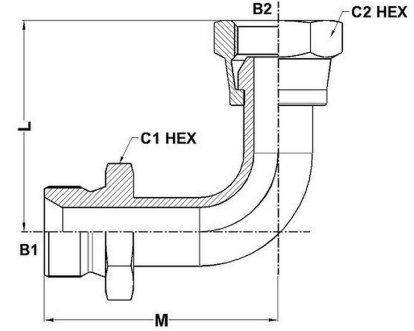

HYDROMATIK
connections par excellence

International Fittings

MBSPP-FBSPPS 90° Long 9224-L Series |

PART NO.SIZE	B1 BSPP	B2 BSPP	B1 DRILL	B2 DRILL	L LGTH	M LGTH	C1 HEX	C2 HEX
9224-L-06-06	3/8-19	3/8-19	7.9	7.9			22.0	22.0
9224-L-08-08	1/2-14	1/2-14	11.1	11.1	50.0	53.5	27.0	27.0
9224-L-12-12	3/4-14	3/4-14	16.7	16.7			32.0	32.0
9224-L-16-16	1-11	1-11	22.2	22.2	75.0	72.0	41.0	41.0
9224-L-24-24	1-1/2-11	1-1/2-11	33.3	33.3	104.0	100.0	55.0	55.0