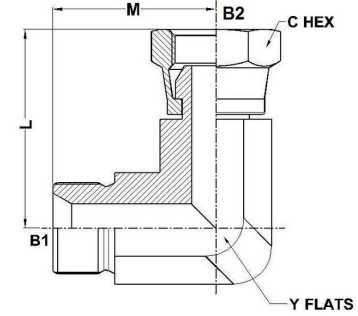

## International Fittings

**MBSPP-FBSPPS 90°** 9224 Series |

PART NO.SIZE	B1 BSPP	B2 BSPP	B1 DRILL	B2 DRILL	M LGTH	L LGTH	C HEX	Y FLATS
9224-02-02-FG	1/8-28	1/8-28	3.5	3.5	16.6	22.0	14.0	11.0
9224-04-04-FG	1/4-19	1/4-19	4.7	4.7	27.8	31.2	19.0	14.0
9224-06-06-FG	3/8-19	3/8-19	7.9	7.9	31.7	36.2	22.0	19.0
9224-08-08-FG	1/2-14	1/2-14	11.1	11.1	37.0	41.0	27.0	22.0
9224-12-12-FG	3/4-14	3/4-14	16.7	16.7	41.6	45.3	32.0	27.0
9224-16-16-FG	1-11	1-11	22.2	22.2	49.7	53.9	41.0	33.0
9224-20-20-FG	1-1/4-11	1-1/4-11	28.6	28.6	54.4	60.0	50.0	41.0
9224-24-24-FG	1-1/2-11	1-1/2-11	33.3	33.3	53.7	63.3	55.0	48.0