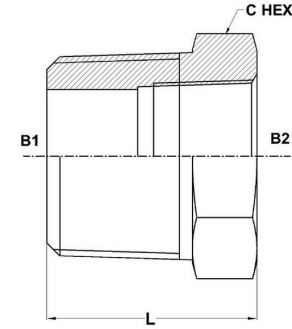

### MBSPT-FBSPT Bushing 9001 Series |

PART NO.SIZE	B1 BSPT	B2 BSPT	L LGTH	C HEX
9001-04-02	1/4-19	1/8-28	23.8	14.0
9001-06-02	3/8-19	1/8-28	25.8	19.0
9001-06-04	3/8-19	1/4-19	25.8	19.0
9001-08-04	1/2-14	1/4-19	28.0	22.0
9001-08-06	1/2-14	3/8-19	28.0	22.0
9001-12-06	3/4-14	3/8-19	31.0	27.0
9001-12-08	3/4-14	1/2-14	31.0	27.0
9001-16-12	1-11	3/4-14	34.5	36.0
9001-20-16	1-1/4-11	1-11	40.6	42.0