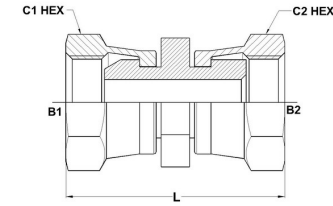

HYDROMATIK
connections par excellence

International Fittings

FJS-FBSPP 7023 Series |

PART NO.SIZE	TUBE O.D	B1 JIC	B2 BSPP	B1 DRILL	B2 DRILL	L LGTH	C1 HEX	C2 HEX
7023-04-04	1/4	7/16-20	1/4-19	4.4	4.7	37.0	14.0	19.0
7023-06-04	1/4	9/16-18	1/4-19	7.5	4.7	39.7	19.0	19.0
7023-06-06	3/8	9/16-18	3/8-19	7.5	7.9	41.7	19.0	22.0
7023-06-08	3/8	9/16-18	1/2-14	7.5	11.1	44.7	19.0	27.0
7023-08-06	1/2	3/4-16	3/8-19	9.9	7.9	44.1	22.0	22.0
7023-08-08	1/2	3/4-16	1/2-14	9.9	11.1	47.1	22.0	27.0